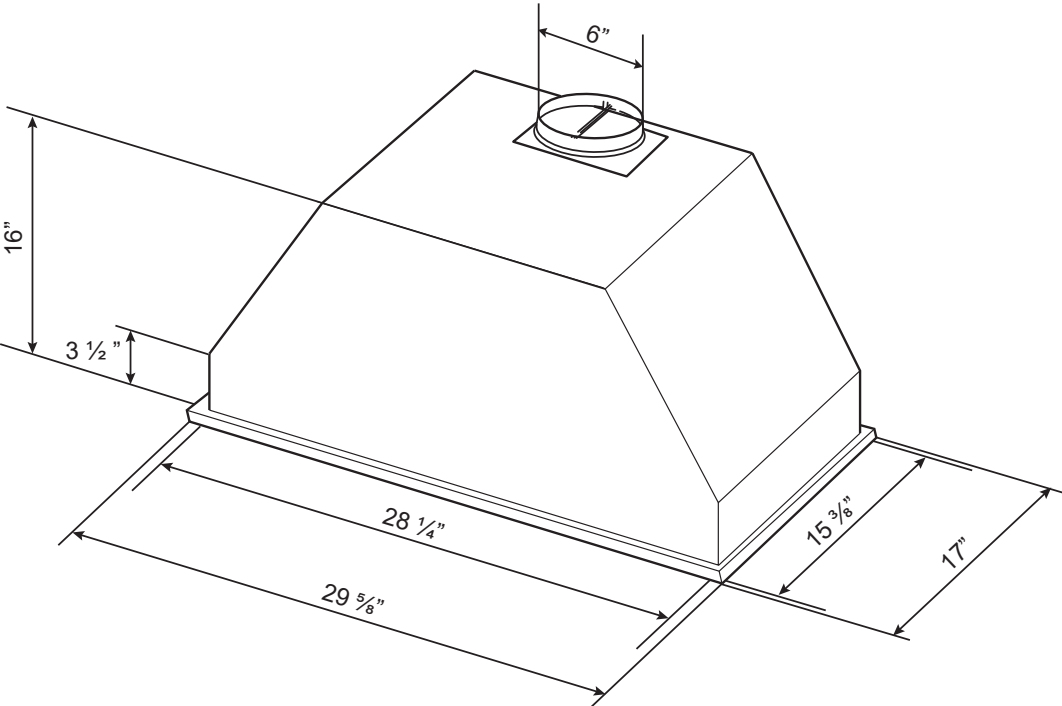

Dimensions: Classic Collection - Insert
Model: BXB60628

TOP

FRONT