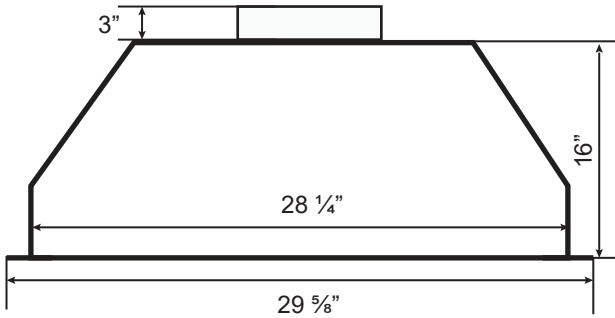

Dimensions: Classic Collection - Insert
Model: BXB60628

TOP

FRONT