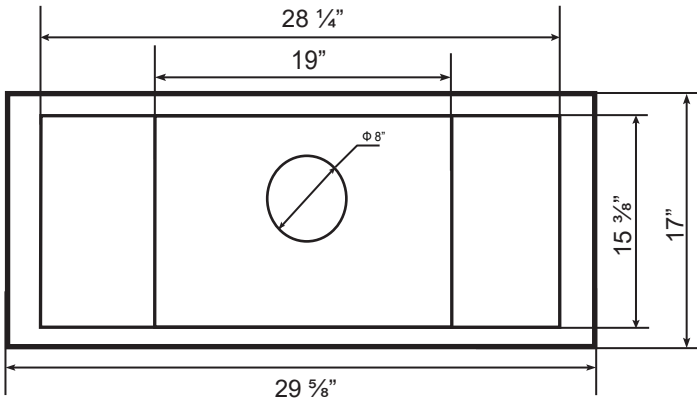

Dimensions: Classic Collection - Insert
Model: BXB60628

TOP

FRONT