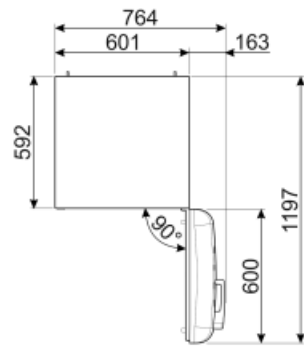

Freezer capacity

3.99 cu. ft.

Electrical Connection

Plug (A) USA & Mexico

Voltage (V)

115 V

Electrical connection rating 127 W
Current 1,2 A

Frequency (Hz) 50/60 Hz
Power cord length 70 7/8 "