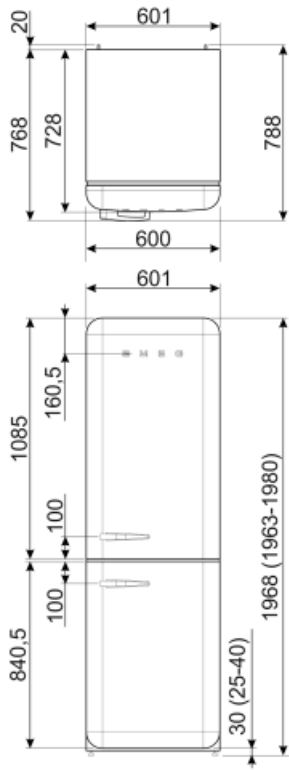

Freezer capacity

3.99 cu. ft.

Electrical Connection

Plug (A) USA & Mexico

Voltage (V)

115 V

Electrical connection rating 127 W
Current 1,2 A

Frequency (Hz) 50/60 Hz
Power cord length 70 7/8 "