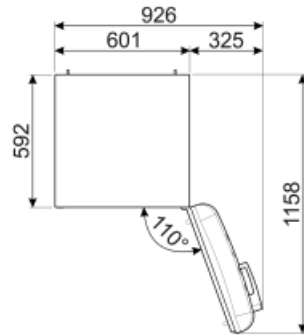

Freezer capacity

3.99 cu. ft.

Electrical Connection

Plug (A) USA & Mexico

Voltage (V)

115 V

Electrical connection rating 127 W
Current 1,2 A

Frequency (Hz) 50/60 Hz
Power cord length 70 7/8 "