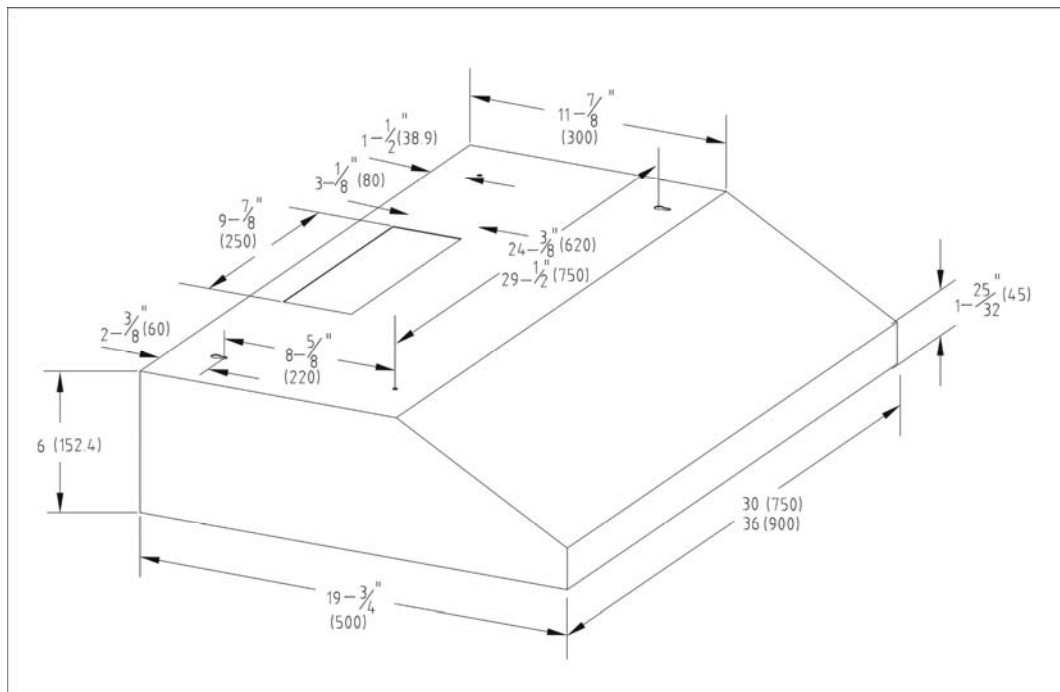

AVB-306RS 30" Under cabinet hood

Selected Model	
Model number	AVB-306RS
Dimensions	
Dimensions	30" (W) x 19 3/4" (D) x 6" (H)
Exterior Appearance	
Stainless steel grade	201
Features	
Control	Soft touch with LED display
Lighting	2 bulbs, 3W LED (bulbs included)
Blower type	600 CFM, 3-speed
Blower performance	Speed 1, 0.3 sones Speed 3, 7.0 sones
Filter type	2 aluminium superior micro hole filters and stainless steel baffle filters included
Duct transition	6" Round (Top) 3 1/4" x 10" rectangular (Rear) 3 1/4" x 10" rectangular (Top)
Ducting	Ducted
UPC code	0712038977178
Electrical Requirements	
Electrical requirements	120V / 60Hz / 2.7 Amps
Warranty	
1-year Warranty	Parts and labour

Dimensions

Installation

A	Floor to ceiling height	variable
B	Floor to counter top height (standard)	36
C	Recommended height between cooking surface and bottom of the hood	28", to 30"
D	Hood height	6"
E	Cabinet height	n/a

Duct transition

6" Round top

3 1/4 x 10 top or back

The information contained herein is based on sources that we believe to be reliable, but is not guaranteed by us, may be incomplete and/or may change without notice.