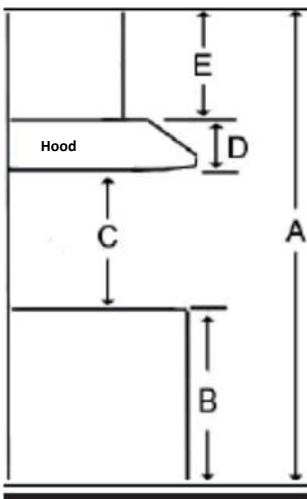

AVB-306RS 30" Under cabinet hood

Selected Model	
Model number	AVB-306RS
Dimensions	
Dimensions	30" (W) x 19 3/4" (D) x 6" (H)
Exterior Appearance	
Stainless steel grade	201
Features	
Control	Soft touch with LED display
Lighting	2 bulbs, 3W LED (bulbs included)
Blower type	600 CFM, 3-speed
Blower performance	Speed 1, 0.3 sones Speed 3, 7.0 sones
Filter type	2 aluminium superior micro hole filters and stainless steel baffle filters included
Duct transition	6" Round (Top) 3 1/4" x 10" rectangular (Rear) 3 1/4" x 10" rectangular (Top)
Ducting	Ducted
UPC code	0712038977178
Electrical Requirements	
Electrical requirements	120V / 60Hz / 2.7 Amps
Warranty	
1-year Warranty	Parts and labour

Dimensions

Installation

A	Floor to ceiling height	variable
B	Floor to counter top height (standard)	36
C	Recommended height between cooking surface and bottom of the hood	28", to 30"
D	Hood height	6"
E	Cabinet height	n/a

Duct transition

6" Round top

3 1/4 x 10 top or back

The information contained herein is based on sources that we believe to be reliable, but is not guaranteed by us, may be incomplete and/or may change without notice.