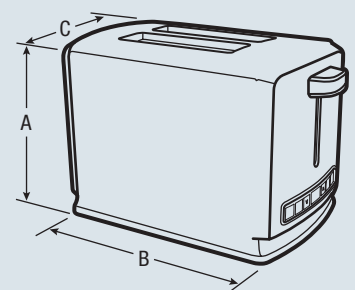

FRIGIDAIRE

USA • 10200 David Taylor Drive • Charlotte, NC 28262 • 1-800-FRIGIDAIRE • frigidaire.com
CANADA • 5855 Terry Fox Way • Mississauga, ON L5V 3E4 • 1-800-265-8352 • frigidaire.ca

FPTT02D7M 09/11

© 2011 Electrolux Home Products, Inc.

Accessories information available on the web at frigidaire.ca

Specifications subject to change.
Printed in Canada