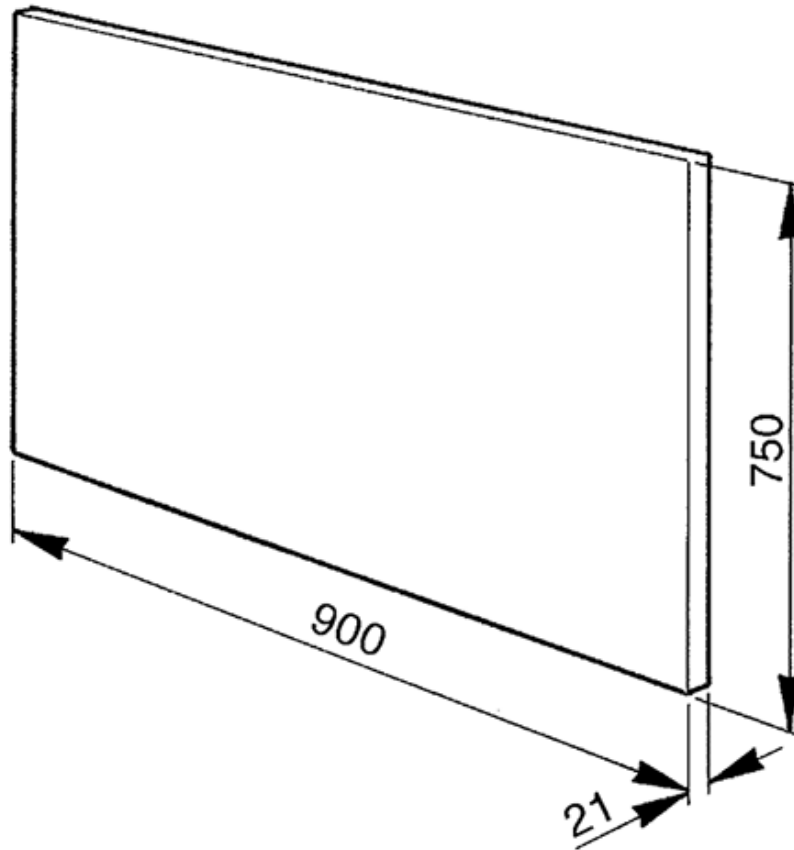

KIT1A1-6

for ranges
backsplash

SMEG U.S.A. INC.
A&D BUILDING
150 EAST 58th STREET, 7th FLOOR
NEW YORK, NY, 10155
Tel. +1 212 265 5378
Fax +1 212 265 5945