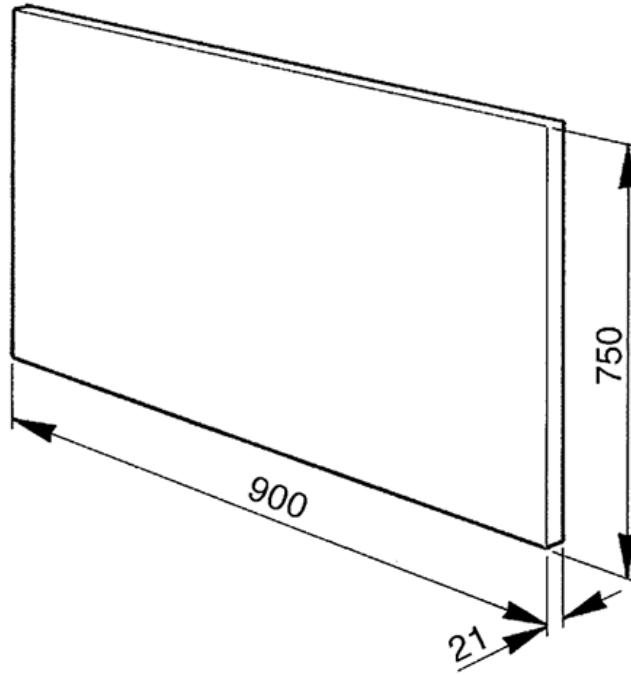

29 1/2" Stainless Steel Backsplash
EAN13: 8017709106478

- Backsplash