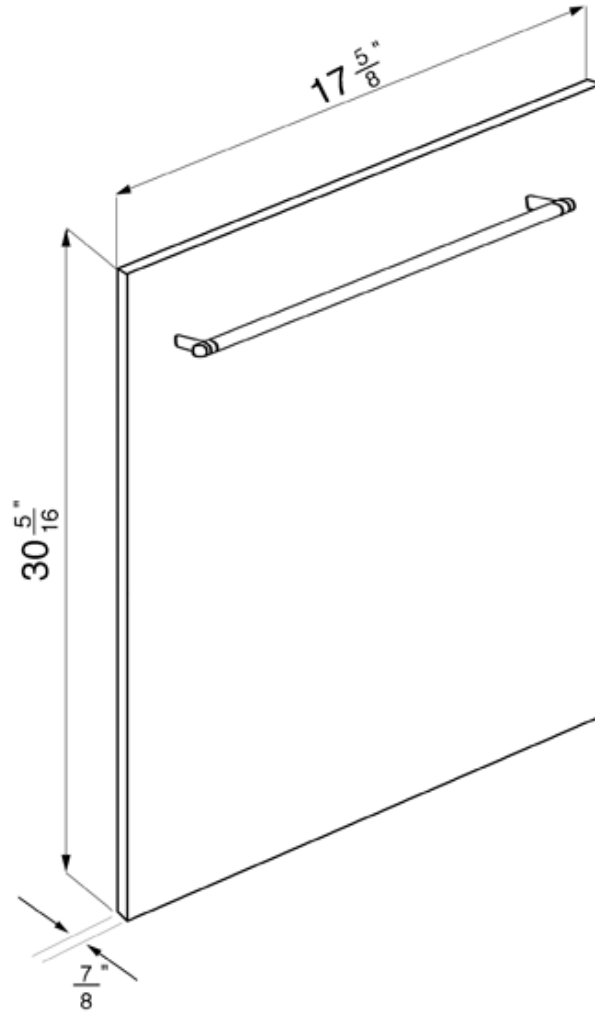

KIT45XU

classic

for dishwashers
door

SMEG U.S.A. INC.
A&D BUILDING
150 EAST 58th STREET, 7th FLOOR
NEW YORK, NY, 10155
Tel. +1 212 265 5378
Fax +1 212 265 5945