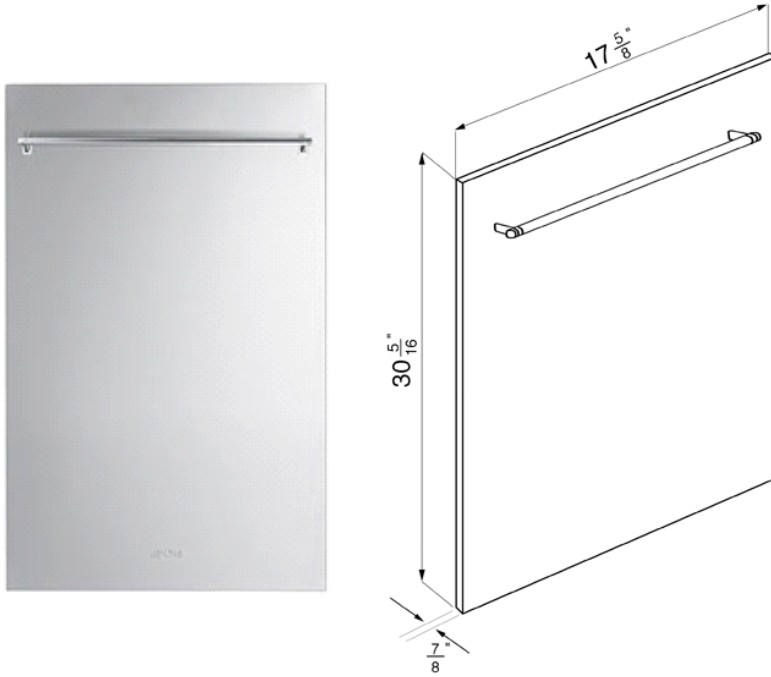

Fingerprint proof stainless steel door panels
EAN13: 8017709149345

- Fingerprint proof stainless steel door panels with "Classic" style handle for model STA4645U