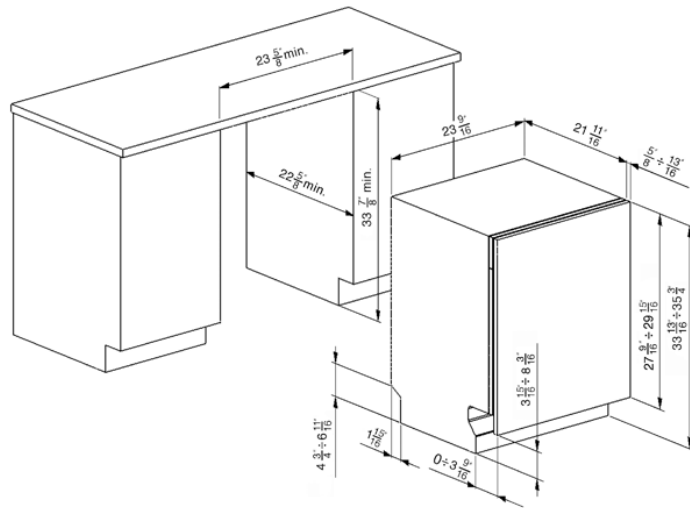

Fully integrated 24" Dishwasher
EAN13: 8017709173449

- Full size tub • Hidden electronic control panel, stainless steel • Accepts custom panel • Self-balancing door • 9 wash cycles including Crystal washing, **Economy cycle and Speed** • Sanitation • Condenser Drying • Stainless steel tub and filter • Concealed heating element • Half load • Delay timer (up to 9 hours) • 5 temperatures: 100°F, 113°F, 122°F, 149°F, 158°F • Salt and Rinse Aid refill indicators • **Orbital Wash system** • Complete water Leak Protection System • **13 place settings** • Gray baskets • Adjustable upper basket to accommodate plates up to 13 3/4" in diameter • 2 Cutlery baskets • 4 flip down tines in lower basket • 2 glass support racks in upper basket • Lower basket with double foldable rack • Noise level 46dB (A) • Energy star rated • Height leveling legs • Lower basket with double foldable rack • Voltage rating: 120V - 60Hz • Nominal power: 13 Amp - 1,800W • Voltage 110-120V: Frequency 60Hz. • Water usage: normal/short cycle: 3.54 / 1.72 gal.

Functions

Options

- KIT86X - Fingerprint-proof stainless steel door panel without handle • KITCH - Classic handle • KITOH - Opera handle • KIT86VX - Stainless steel door panel with Victoria handle • KIT860XU - Stainless steel door panel with "Piano" style handle