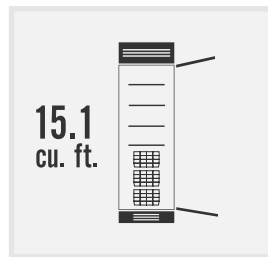

## FULL SIZE FREEZER

30" Freezer (Right or Left Hinged) With  
Solid Stainless Steel Door

Offering 15.1 cu ft of freezer space, the 30" Freezer Column is the most flexible, functional, and unique True freezer to date. Perfect for large families and regular hosts, the Freezer Column is sized to fit into any space and to perfectly preserve all the proteins, produce, and party goods you could possibly need.

TR-30FRZ-R-SS-A & TR-30FRZ-L-SS-A,  
30" Freezer (Right or Left Hinged)  
With Solid Stainless Steel Door

TR-30FRZ-R-SS-A  
Door Closed

### ELECTRICAL SPECIFICATIONS

Voltage: 115/60/1

Power Cord Length: 8'

Annual kWh Consumption: TBD

Dimensions may vary by ± 1/8"

**FLUSH OPENING DIMENSIONS**

Width	Depth†	Height
30 1/4"	26"	84 1/4"

TOP VIEW  
 FIGURE 1 ROUGH OPENING

**PROUD OPENING DIMENSIONS**

Width	Depth†	Height
29 3/4"	24"	84"

FRONT VIEW  
 FIGURE 2 ROUGH OPENING

SPECIFICATIONS	
Width	30"
Depth†	28"
Height	84"
Shelving	4 electro-polished stainless steel shelves. 3 full-extension, soft-close wire bins.
Flush Opening Width	30 1/4"
Flush Opening Depth	26"
Flush Opening Height	84 1/4"
Proud Opening Width	29 3/4"
Proud Opening Depth	24"
Proud Opening Height	84"
Weight**	TBD lbs