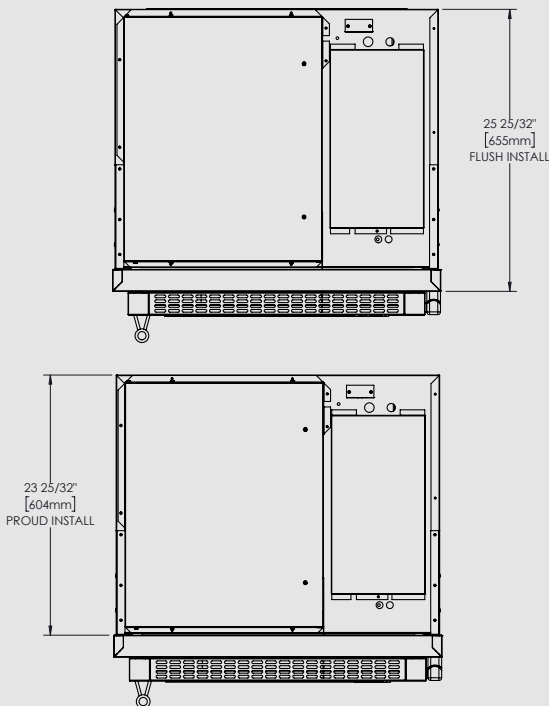

### ORGANIZATION

4 electro-polished stainless steel shelves.

3 full-extension, soft-close wire bins.

### ELECTRICAL SPECIFICATIONS

Voltage: 115/60/1

Power Cord Length: 8'

Annual kWh Consumption: TBD

Dimensions may vary by ± 1/8"

**FLUSH OPENING DIMENSIONS**

Width	Depth†	Height
30 1/4"	26"	84 1/4"

TOP VIEW  
 FIGURE 1 ROUGH OPENING

**PROUD OPENING DIMENSIONS**

Width	Depth†	Height
29 3/4"	24"	84"

FRONT VIEW  
 FIGURE 2 ROUGH OPENING

SPECIFICATIONS	
Width	30"
Depth†	28"
Height	84"
Shelving	4 electro-polished stainless steel shelves. 3 full-extension, soft-close wire bins.
Flush Opening Width	30 1/4"
Flush Opening Depth	26"
Flush Opening Height	84 1/4"
Proud Opening Width	29 3/4"
Proud Opening Depth	24"
Proud Opening Height	84"
Weight**	TBD lbs