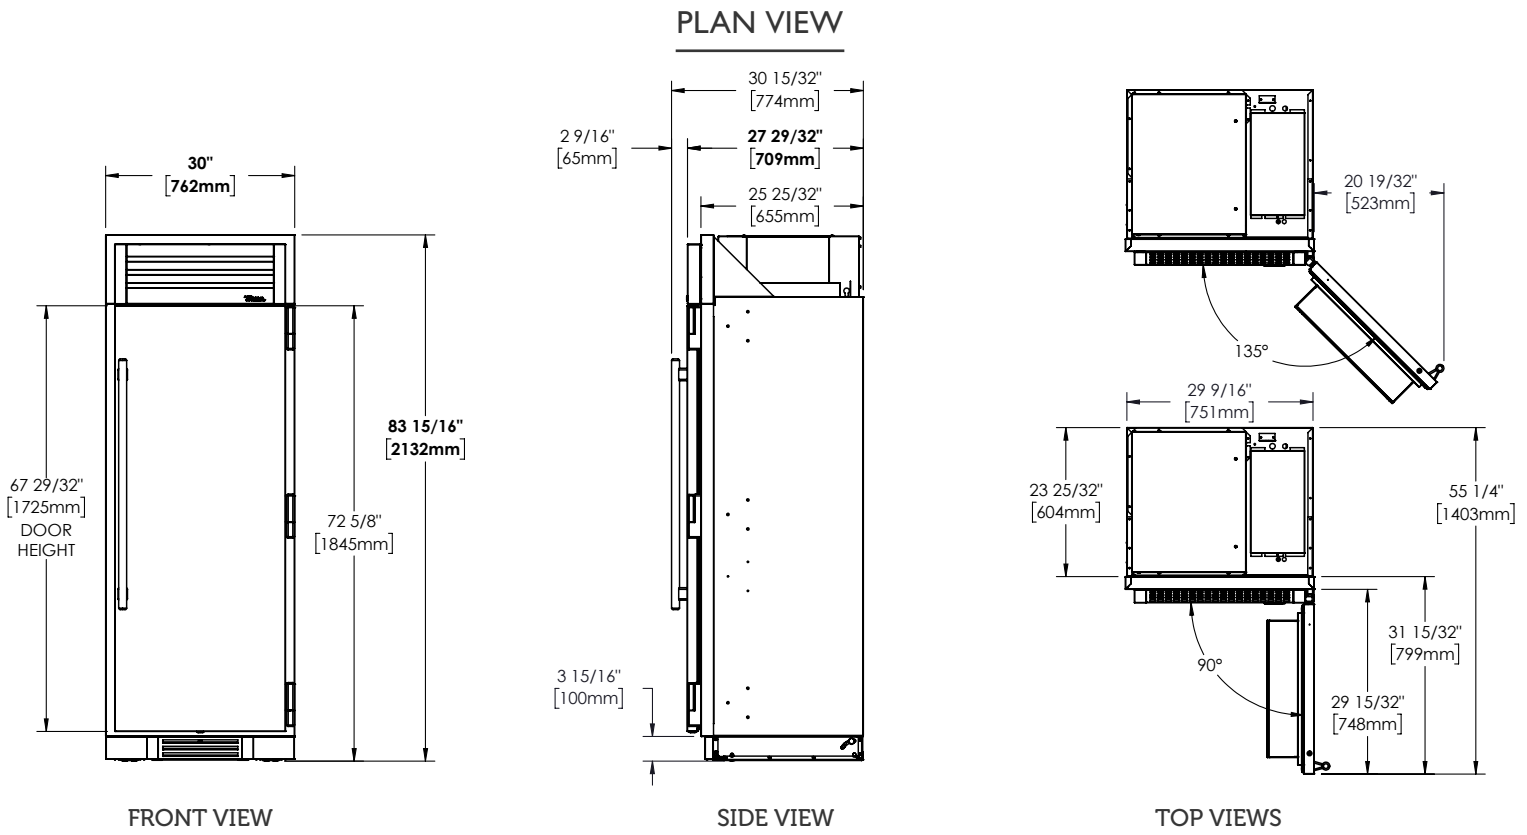

### ORGANIZATION

4 electro-polished stainless steel shelves.

3 full-extension, soft-close wire bins.

### ELECTRICAL SPECIFICATIONS

Voltage: 115/60/1

Power Cord Length: 8'

Annual kWh Consumption: TBD

Dimensions may vary by ± 1/8"

**FLUSH OPENING DIMENSIONS**

Width	Depth†	Height
30 1/4"	26"	84 1/4"

TOP VIEW  
 FIGURE 1 ROUGH OPENING

**PROUD OPENING DIMENSIONS**

Width	Depth†	Height
29 3/4"	24"	84"

FRONT VIEW  
 FIGURE 2 ROUGH OPENING

SPECIFICATIONS	
Width	30"
Depth†	28"
Height	84"
Shelving	4 electro-polished stainless steel shelves. 3 full-extension, soft-close wire bins.
Flush Opening Width	30 1/4"
Flush Opening Depth	26"
Flush Opening Height	84 1/4"
Proud Opening Width	29 3/4"
Proud Opening Depth	24"
Proud Opening Height	84"
Weight**	TBD lbs