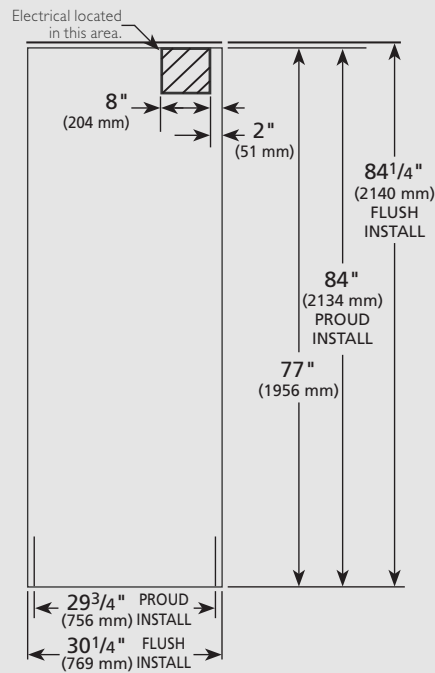

### ELECTRICAL SPECIFICATIONS

Voltage: 115/60/1

Power Cord Length: 8'

Annual kWh Consumption: TBD

Dimensions may vary by ± 1/8"

**FLUSH OPENING DIMENSIONS**

Width	Depth†	Height
30 1/4"	26"	84 1/4"

TOP VIEW  
 FIGURE 1 ROUGH OPENING

**PROUD OPENING DIMENSIONS**

Width	Depth†	Height
29 3/4"	24"	84"

FRONT VIEW  
 FIGURE 2 ROUGH OPENING

SPECIFICATIONS	
Width	30"
Depth†	28"
Height	84"
Shelving	4 electro-polished stainless steel shelves. 3 full-extension, soft-close wire bins.
Flush Opening Width	30 1/4"
Flush Opening Depth	26"
Flush Opening Height	84 1/4"
Proud Opening Width	29 3/4"
Proud Opening Depth	24"
Proud Opening Height	84"
Weight**	TBD lbs