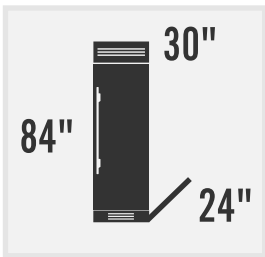

## FULL SIZE FREEZER

30" Freezer (Right or Left Hinged) With  
Solid Stainless Steel Door

Offering 15.1 cu ft of freezer space, the 30" Freezer Column is the most flexible, functional, and unique True freezer to date. Perfect for large families and regular hosts, the Freezer Column is sized to fit into any space and to perfectly preserve all the proteins, produce, and party goods you could possibly need.

TR-30FRZ-R-SS-A & TR-30FRZ-L-SS-A,  
30" Freezer (Right or Left Hinged)  
With Solid Stainless Steel Door

TR-30FRZ-R-SS-A  
Door Closed

### ELECTRICAL SPECIFICATIONS

Voltage: 115/60/1

Power Cord Length: 8'

Annual kWh Consumption: TBD

Dimensions may vary by ± 1/8"

**FLUSH OPENING DIMENSIONS**

Width	Depth†	Height
30 1/4"	26"	84 1/4"

TOP VIEW  
 FIGURE 1 ROUGH OPENING

**PROUD OPENING DIMENSIONS**

Width	Depth†	Height
29 3/4"	24"	84"

FRONT VIEW  
 FIGURE 2 ROUGH OPENING

SPECIFICATIONS	
Width	30"
Depth†	28"
Height	84"
Shelving	4 electro-polished stainless steel shelves. 3 full-extension, soft-close wire bins.
Flush Opening Width	30 1/4"
Flush Opening Depth	26"
Flush Opening Height	84 1/4"
Proud Opening Width	29 3/4"
Proud Opening Depth	24"
Proud Opening Height	84"
Weight**	TBD lbs