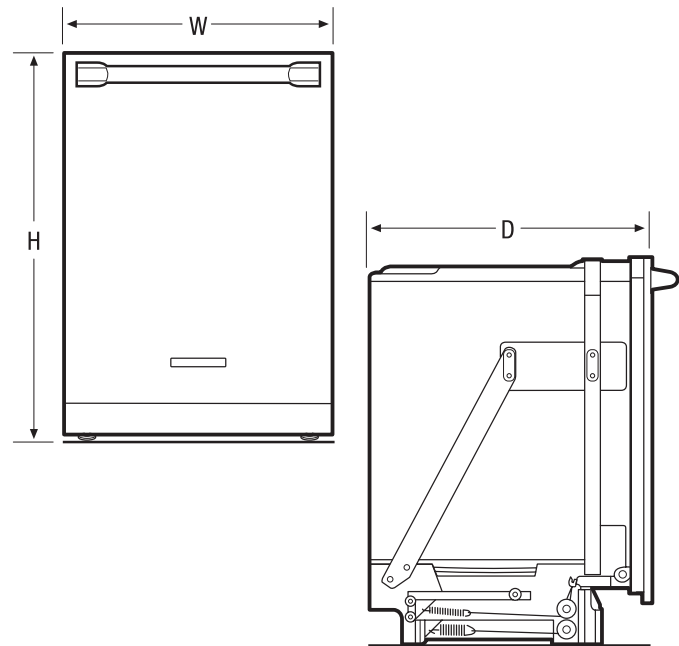

CYCLES

Auto Wash	Yes
Delicate	
Eco Wash	Yes
Favourite	Yes
Heavy	Yes
Normal	Yes
Perfect Stemware™	Yes
30-Min. Fast Wash	Yes
Rinse Only	Yes
Upper Rack	Yes

OPTIONS

Hi-Temp. Wash	Yes
Air Dry	Yes
Max Dry	Yes
Sanitize Option	Yes
Delay Start	1-24 Hrs.

RACK SYSTEM

Sure-2-Fit® Rack System	Yes
Upper Rack –	
Adjustable Height	Yes
Cup Clips	Yes
Cup Shelf/Stemware Holder	2/Yes
Fold-Down Tines	4 Rows
Rack Handle	Yes
Versa-Tray™	Yes
Lower Rack –	
Fold-Down Tines	4
Knife Holder	
Utility Tray/Shelf	Yes
Stemware/Champagne Glass Holders	6
Silverware Basket	3-Piece Split
Special Items Cover	3
Third-Level Rack (Single Tray)	Yes

SPECIFICATIONS

Power Supply Connection Location	Right Bottom Front
Water Inlet Location	Left Bottom Front
Leveling Legs	Yes
Water Usage (Gallons) – Normal Cycle	4.0 – 8.0
Water Pressure (PSI)	15 – 120
Integral Air Gap on Supply	Yes
Voltage Rating	120V/60Hz/15A
Connected Load (kW Rating) @ 120 Volts†	1.44
Amps @ 120 Volts	15
Shipping Weight (Approx.)	115 Lbs.

Specifications subject to change.

PRODUCT DIMENSIONS

Height (Adjustable)	33-3/4" – 35-3/4"
Width	23-3/4"
Depth (Including Door) (with Door 90° Open)	24-1/4" 50-1/4"

Electrolux Major Appliances, N.A.

CANADA • 5855 Terry Fox Way • Mississauga, ON L5V 3E4 • 1-800-265-8352 • electroluxicon.ca

E24ID75SPS 12/16

© 2016 Electrolux Major Appliances, N.A.

Printed in Canada