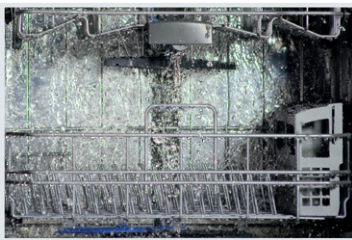

Signature Features

A Complete Clean

Clean dishes in one cycle with OrbitClean® Wash System, which uses four times more water coverage¹ for a complete clean.