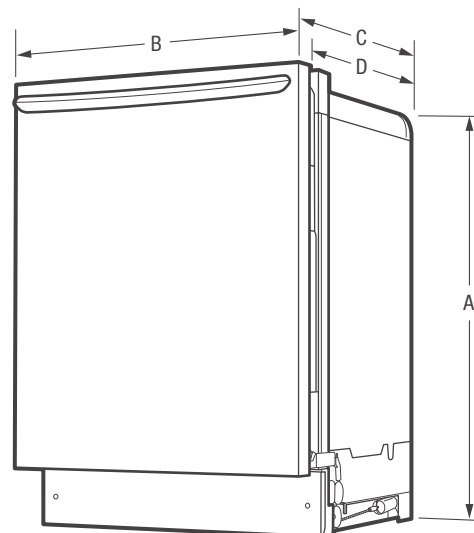

Features	
Control Design	Fully-Integrated Express-Select®
Digital Display	Yes
Door Latch/Stay-Put Door Hinge Design	Yes/Yes
Low Rinse-Aid Indicator Light	
Interior Colour/Interior Design	Stainless Steel/Tall Tub
Wash System	Direct Feed
Wash Arm	OrbitClean®
Wash Levels/Wash Speeds	5/5
DishSense™ Technology	Yes
AquaSurge™ Technology	Yes
Sound Package	SilentDesign™
Filter/Filter Trap	S. Steel/Removable
Soft Food Disposer	
dB Level	49
Drying System	EvenDry™
Cycles	
Number of Cycles	8
PowerPlus™ (Heavy)	Yes
Normal	Yes
Light	
Quick Wash (30-Min.)	Yes
Favourite	Yes
China Crystal	Yes
Rinse Only	Yes
Energy Saver Plus	Yes
Upper Rack Wash Only	Yes
Cycle Indicator Light/Control Lock	No/Yes
Cycle Complete Floor Beam Indicator	LED
Options	
Heat/No Heat Dry	Yes/Yes
Hi-Temp Wash	Yes
NSF® Certified Sanitize Rinse	Yes
Delay Start	1-24 Hour
Rack System	
Rack Design	Deluxe
Rack Coating	Nylon TufRacks™
Upper Rack -	
Rack Handles	
Stemware/Champagne Glass Holders	Yes
Fold-Down Tines	Yes
Cup Shelves/Stemware Grips	2/2
Versa-Tray™	
Adjustable Rack	Yes
Lower Rack -	
SpaceWise® Silverware Basket	3-Piece Split
Fold-Down Tines	2 Full Rows
Small Items Cover	2
Third-Level Rack (Single Tray)	Yes
Certifications	
ENERGY STAR®	Yes
NSF® International Certification	Yes
Specifications	
Water Inlet Location	Left Bottom Front
Water Usage (Gallons)	4.0 - 8.0
Water Pressure (PSI)	20 - 120
Integral Air Gap on Supply	Yes
Leveling Legs	Yes
Power Supply Connection Location	Right Bottom Front
Voltage Rating	120V / 60 Hz / 15A
Connected Load (kW Rating) @ 120 Volts¹	1.44
Amps @ 120 Volts	15.0
Shipping Weight (Approx.)	91 Lbs.

NOTE: For planning purposes only. Always consult local and national electric and plumbing codes. Refer to Product Installation Guide for detailed installation instructions on the web at frigidaire.ca.

Product Dimensions	
A - Height (Adjustable)	33-3/4" - 35-3/4"
B - Width	23-3/4"
C - Depth (Including Door)	24-1/4"
D - Depth (To Tub Flange)	22-1/2"
Depth with Door Open 90°	50-1/4"

Cutout Dimensions	
Height (Min.)	34"
Height (Max.)	35-3/4"
Width (Min.)	24"
Depth (Min.)	24"

¹For use on adequately wired 120V, dedicated circuit having 2-wire service with a separate ground wire. Appliance must be grounded for safe operation.

Accessories information available on the web at frigidaire.ca