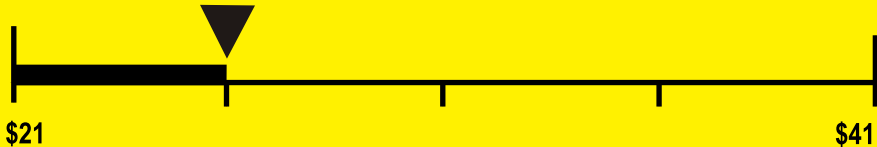

U.S. Government

Federal law prohibits removal of this label before consumer purchase

ENERGYGUIDE

Dishwasher
Capacity: Standard

Blomberg
Models

DWS 55100 *
DWS 55100 **
DWS 55100 ***

Estimated Yearly Operating Cost (when used with an electric water heater)

\$ 26

Cost Range of Similar Models

220 kWh

Estimated Yearly Electricity Use

\$18

Estimated Yearly Operating Cost
(when used with a natural gas water heater)

Your cost will depend on your utility rates and use.