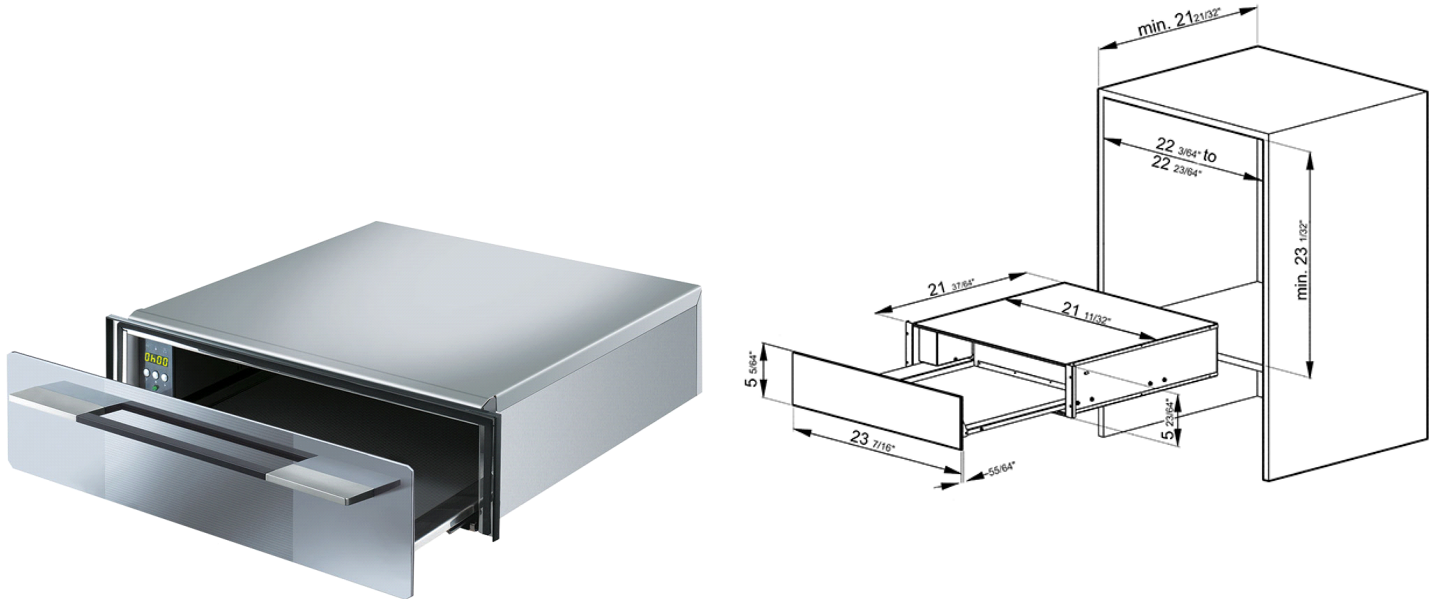

CTU15S

Food and Dish Warming Drawer for Compact
Ovens, 24" (60cm). Silverglass
Linea Aesthetics
EAN13: 8017709229214

• Anti-slip mat • Electronic touch controls • Adjustable temperature: 86-167 °F • Adjustable timer from 0 to 240 minutes with automatic switch -off • Delay timer up to 10 hr • On/off pilot lamp • Maximum weight allowed above the drawer: 99 lbs. • Maximum weight allowed inside the drawer: 55 lbs. • Power heating element: 400W • Dimensions (cm): W 59.5 x H 13.6 x D 55.7 • W 23 27/64" x H 5 23/64" x 21 59/64" • Voltage rating: 120V/50-60Hz • **Coordinates with:** Compact oven, Linea