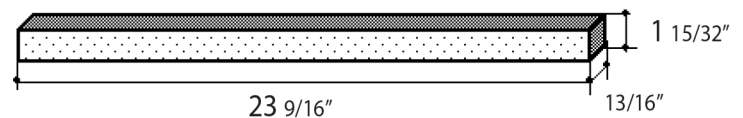

DIMENSIONS

24" Product Dimensions

24" Cut Out

Custom Front Panel Dimensions

PERFORMANCE

	SPEED	1	2	3
CFM		100	200	300
Sones		2.0	3.0	4.0

ACCESSORIES

FILTER1 – Charcoal Filter Kit