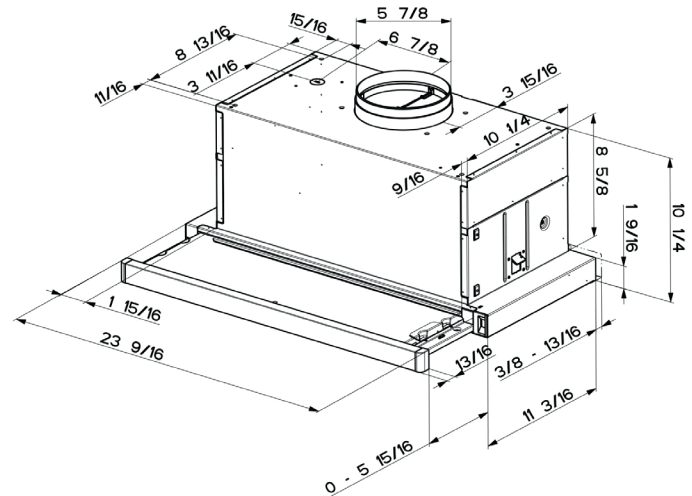

CRISTAL 24 SS UNDER CABINET RANGE HOOD

SPECIFICATIONS

cabinet cut out	19 3/4" (W) x 10 3/8" (D)
convertible to ductless / recirculating	Yes - sold separately, need air return back into the kitchen out of the cabinet
controls	3 speed slider
lighting	2 x 20 (w) halogen
ducting direct rear vent	N/A
ducting top	6" round
make up air compliant	yes
grease filters	2 dishwasher safe mesh filters
auto on/off	yes - fan/lights turn on when pulled out
stainless steel front panel	yes
integrate front panel	yes - use your own custom front
built in mounting hardware	yes - easy snap mounting clips
AC input	120V - 60hz

DIMENSIONS

24" Product Dimensions

24" Cut Out

Custom Front Panel Dimensions

PERFORMANCE

	SPEED	1	2	3
CFM		100	200	300
Sones		2.0	3.0	4.0

ACCESSORIES

FILTER1 – Charcoal Filter Kit