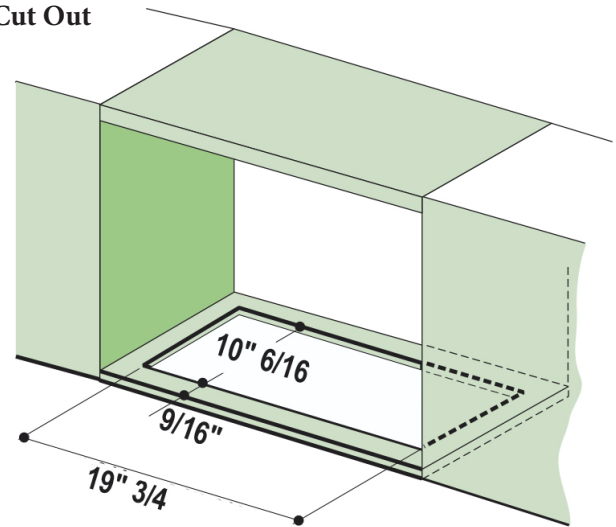

CRISTAL 24 SS UNDER CABINET RANGE HOOD

SPECIFICATIONS

cabinet cut out	19 3/4" (W) x 10 3/8" (D)
convertible to ductless / recirculating	Yes - sold separately, need air return back into the kitchen out of the cabinet
controls	3 speed slider
lighting	2 x 20 (w) halogen
ducting direct rear vent	N/A
ducting top	6" round
make up air compliant	yes
grease filters	2 dishwasher safe mesh filters
auto on/off	yes - fan/lights turn on when pulled out
stainless steel front panel	yes
integrate front panel	yes - use your own custom front
built in mounting hardware	yes - easy snap mounting clips
AC input	120V - 60hz

DIMENSIONS

24" Product Dimensions

24" Cut Out

Custom Front Panel Dimensions

PERFORMANCE

	SPEED	1	2	3
CFM		100	200	300
Sones		2.0	3.0	4.0

ACCESSORIES

FILTER1 – Charcoal Filter Kit