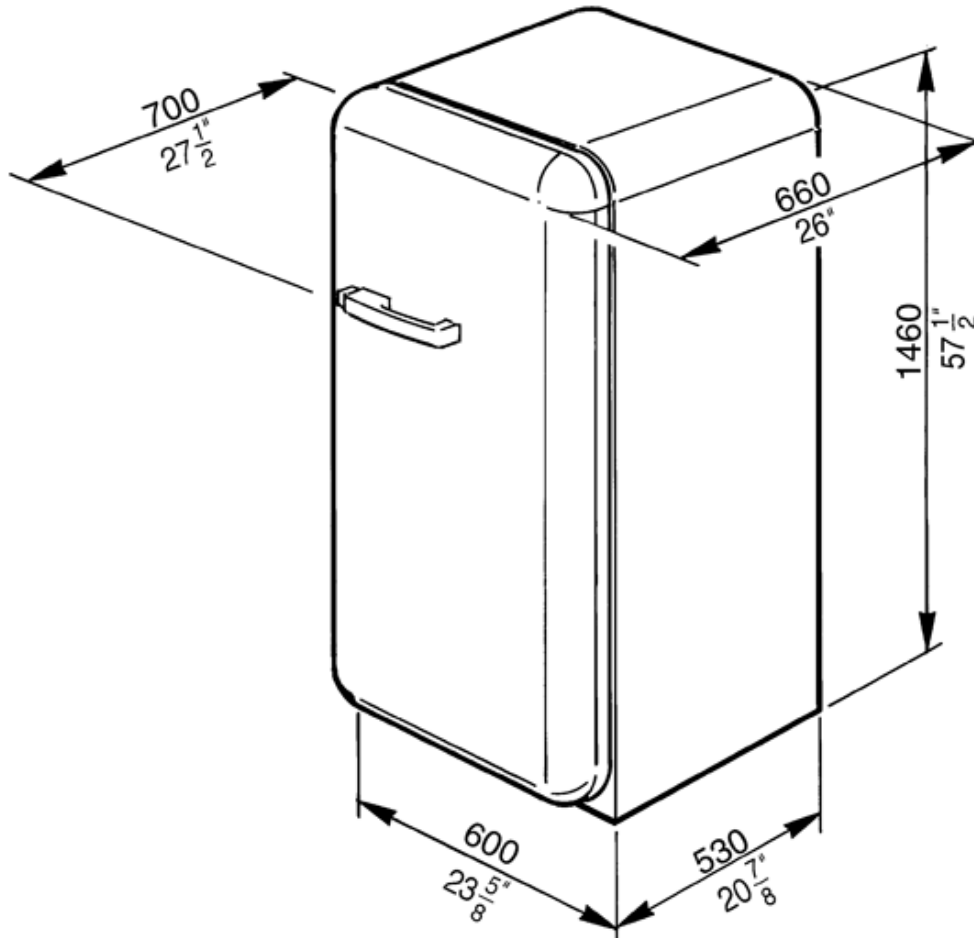

FAB28UYWR1

50's Retro style

50'S Style Refrigerator with ice compartment,
Yellow, Right hand hinge

EAN13: 8017709208585

Capacity 9.22 cu. ft.

REFRIGERATOR:

Interior light

3 adjustable glass shelves

1 bottle rack

1 fixed glass shelf

1 fruit and vegetable container

1 dairy box

DOOR:

2 adjustable covered bins

2 bottle storage bins

4 adjustable bins

Noise level: 42dB(A) RE 1pW

Dimensions (h x w x d)

57½" x 23¾" x 27½"

Gross weight: 181.4lbs

Net weight: 156.5lbs

When positioning these appliances adjacent to a kitchen unit, a gap of 6 7/8" must be left on the hinged side of the product to allow the door to open. When positioning next to a wall, it is recommended to leave a larger gap of 12 1/2".

Versions

- **FAB28UYWL1** - Yellow, left hand hinge

FAB28UYWR1

50's Retro style

fridge
free standing
50's style
yellow
24"

SMEG U.S.A. INC.
A&D BUILDING
150 EAST 58th STREET, 7th FLOOR
NEW YORK, NY, 10155
Tel. +1 212 265 5378
Fax +1 212 265 5945