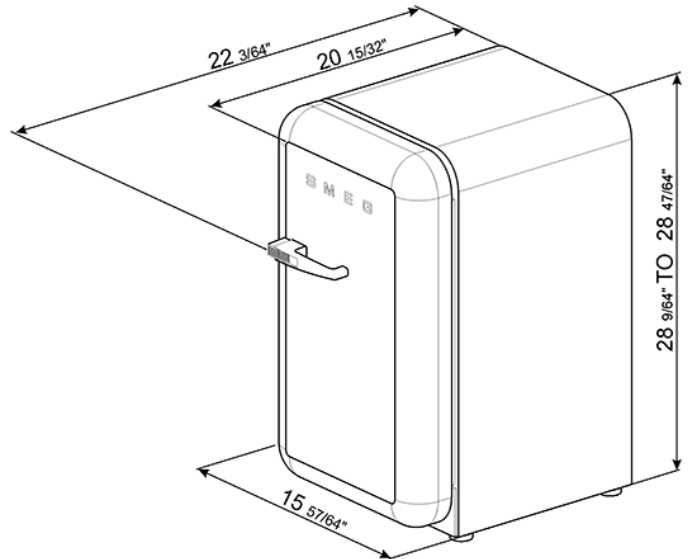

50's Retro Style Mini Refrigerator,
Orange, Left hand hinge
EAN13: 8017709192921

• Capacity 1.5 Cu. Ft. • Absorption cooling = ultra low noise level • LED Internal light • 2 adjustable shelves • Door storage: 1 balcony shelf, 1 bottle shelf • Ice cube tray • Voltage: 115 V • Current: 10Amps • Frequency: 60Hz • Dimensions: (H x W x D) 28 9/64" x 15 57/64" x 22 3/64"
• Gross Weight: 65lbs. • Net Weight: 51.2 lbs.

Versions

• FAB5URO - Orange, hinges on the right • FAB5URNE - Black, hinges on the right • FAB5ULNE - Black, hinges on the left • FAB5URP - Cream, hinges on the right • FAB5ULP - Cream, hinges on the left • FAB5URR - Red, hinges on the right • FAB5ULR - Red, hinges on the left • FAB5URUJ - Union Jack, hinges on the right • FAB5ULUJ - Union Jack, hinges on the left