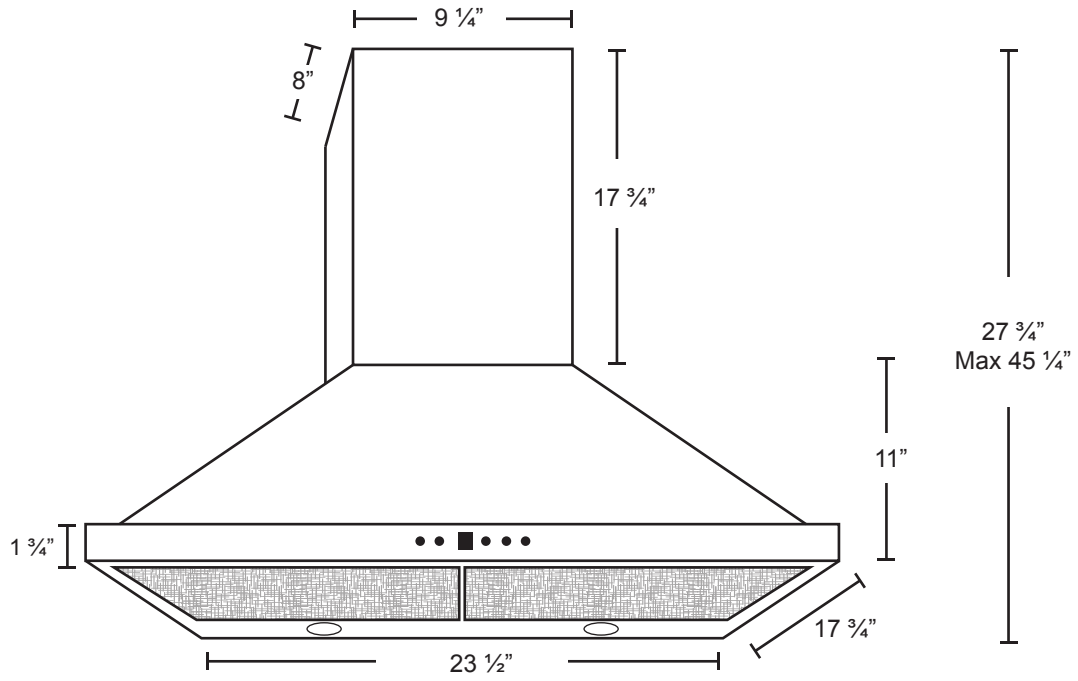

Specifications: Alito Collection - Wall Mount

Model: SC50024

FRONT

SIDE

TOP

BACK