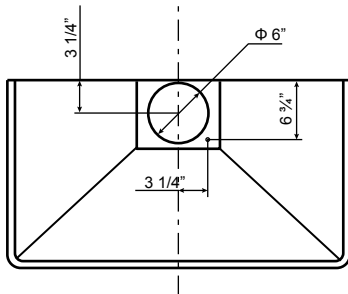

Specifications: Alito Collection - Wall Mount

Model: SC50024

FRONT

SIDE

TOP

BACK