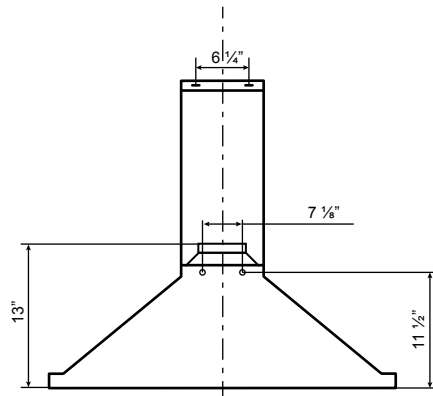

Specifications: Alito Collection - Wall Mount

Model: SC50024

FRONT

SIDE

TOP

BACK