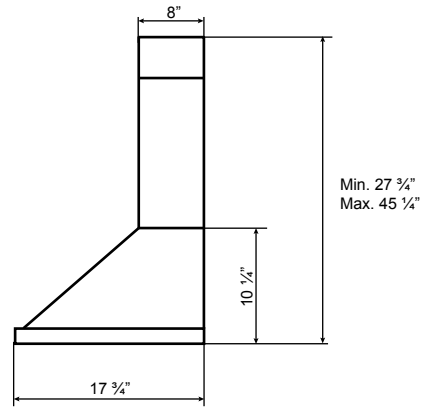

Specifications: Alito Collection - Wall Mount

Model: SC50024

FRONT

SIDE

TOP

BACK