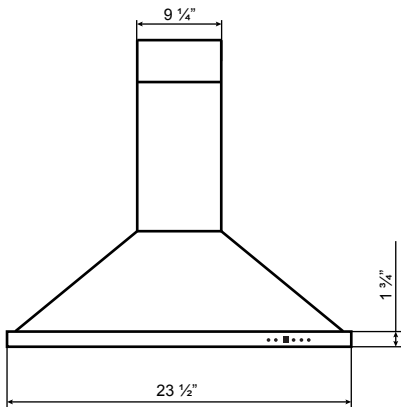

Specifications: Alito Collection - Wall Mount

Model: SC50024

FRONT

SIDE

TOP

BACK