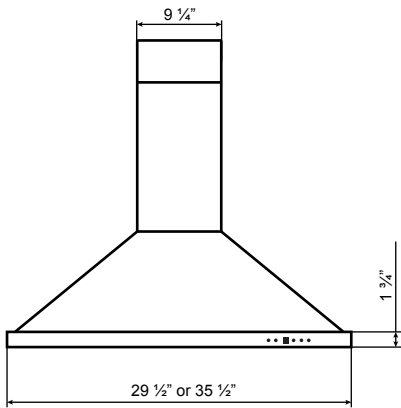

Specifications: Alito Collection - Wall Mount

Model: SC500

FRONT

SIDE

TOP

BACK