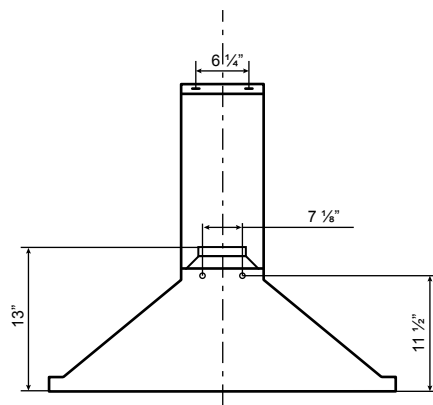

Specifications: Alito Collection - Wall Mount

Model: SC500

FRONT

SIDE

TOP

BACK