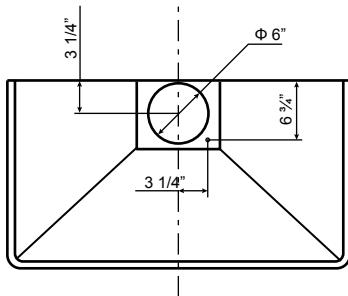

Specifications: Alito Collection - Wall Mount

Model: SC500

FRONT

SIDE

TOP

BACK