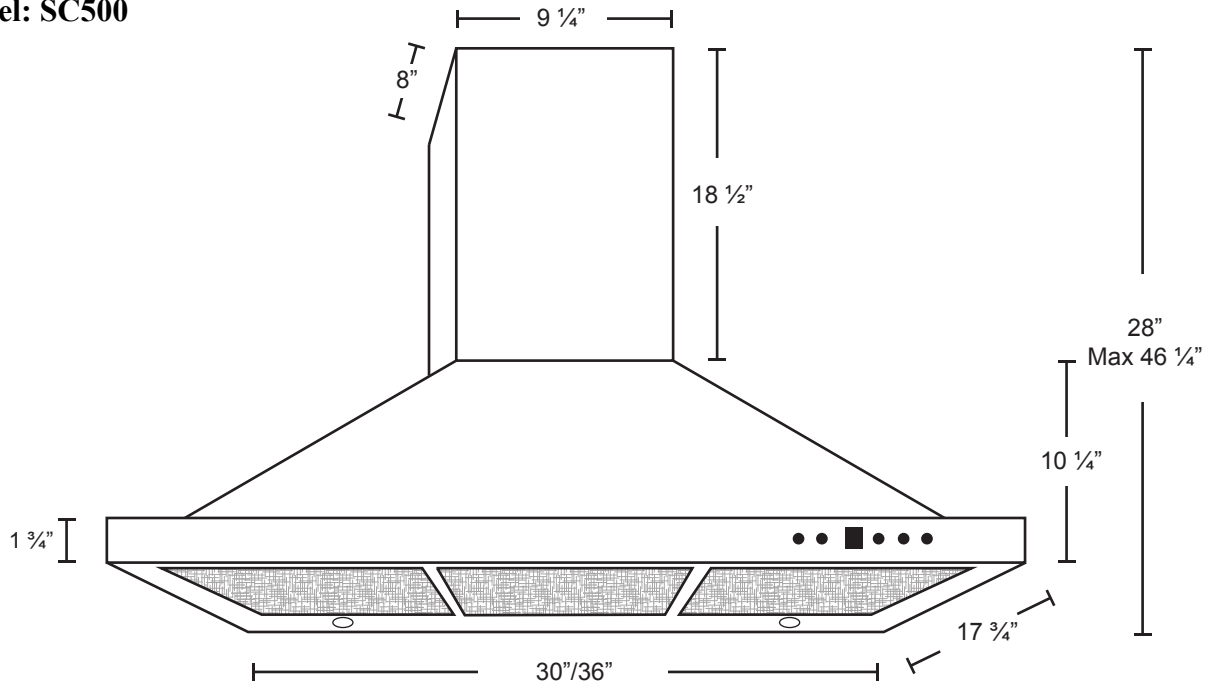

Specifications: Alito Collection - Wall Mount

Model: SC500

FRONT

SIDE

TOP

BACK