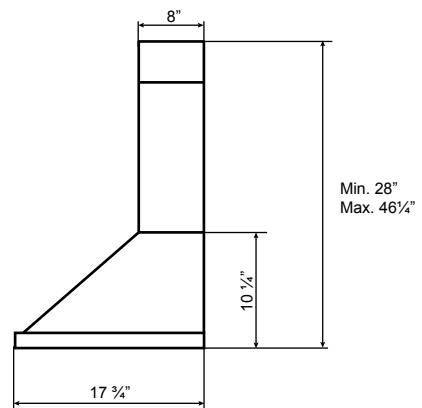

Specifications: Alito Collection - Wall Mount

Model: SC500

FRONT

SIDE

TOP

BACK