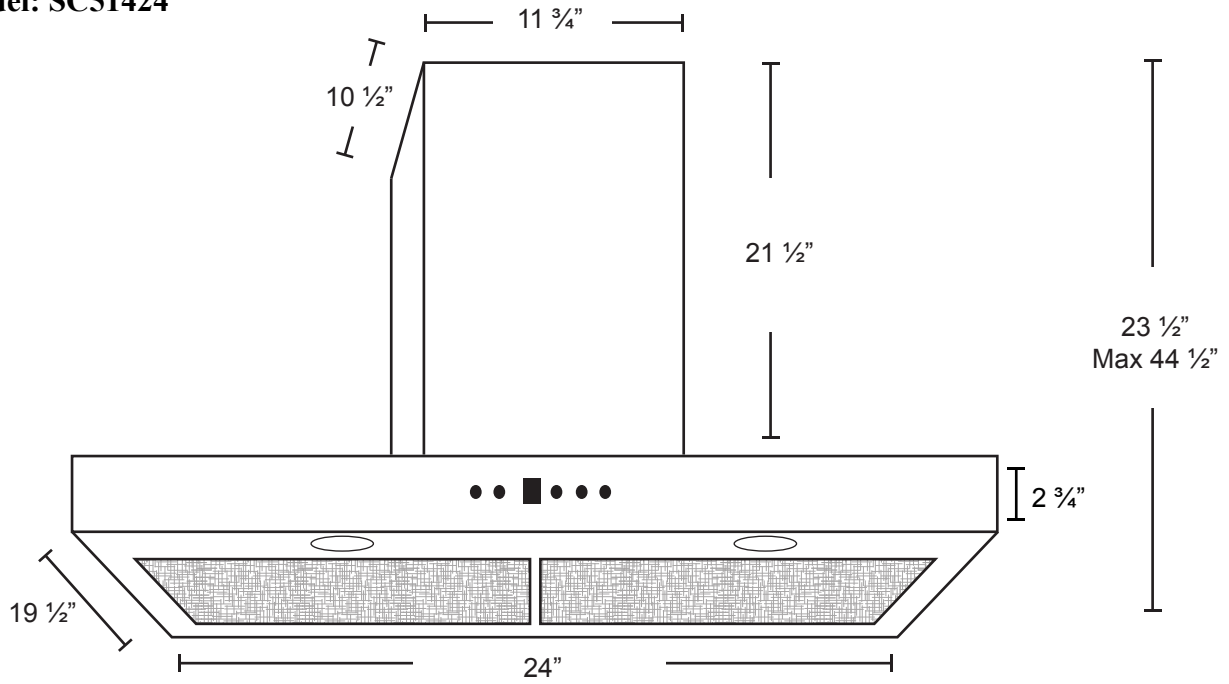

Specifications: Alito Collection - Wall Mount

Model: SC51424

FRONT

SIDE

TOP

BACK