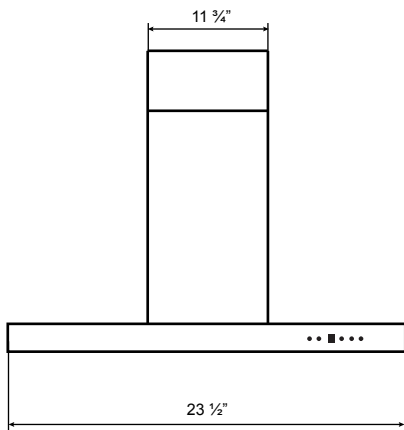

Specifications: Alito Collection - Wall Mount

Model: SC51424

FRONT

SIDE

TOP

BACK