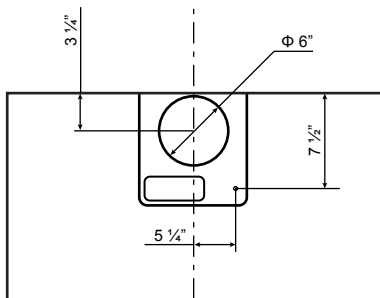

Specifications: Alito Collection - Wall Mount

Model: SC51424

FRONT

SIDE

TOP

BACK