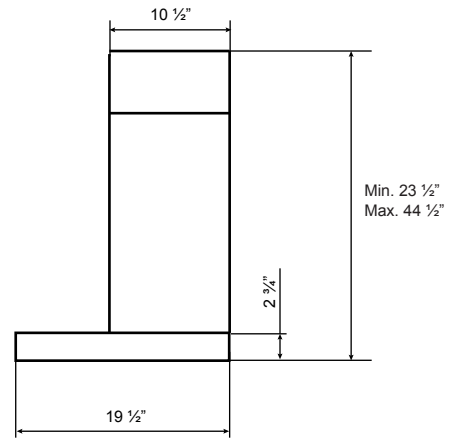

Specifications: Alito Collection - Wall Mount

Model: SC51424

FRONT

SIDE

TOP

BACK