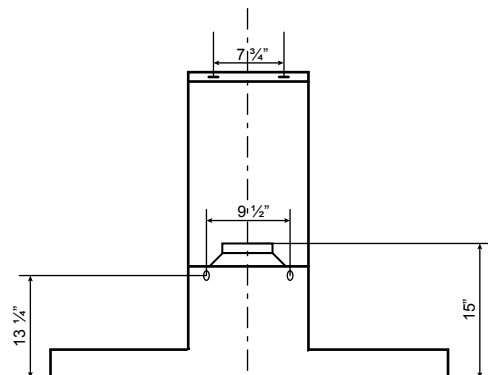

Specifications: Alito Collection - Wall Mount

Model: SC51424

FRONT

SIDE

TOP

BACK