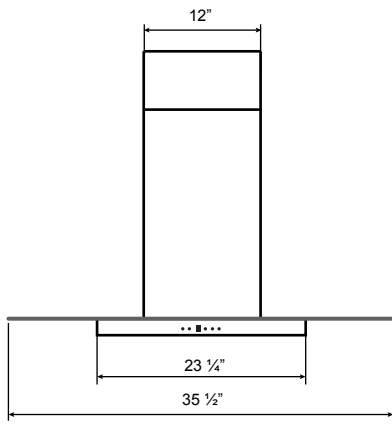

# Specifications: Alito Collection - Island

Model: SI522

**FRONT**

**SIDE**

**TOP**

**FRONT WITHOUT FLUE**