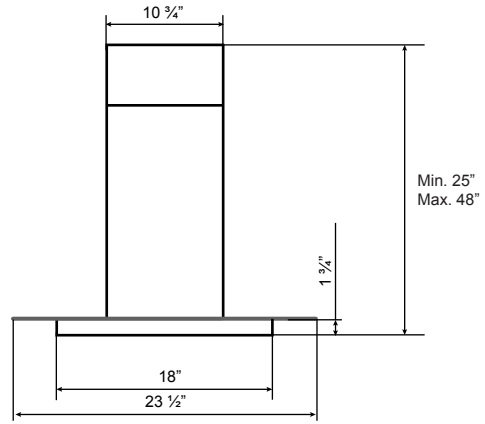

# Specifications: Alito Collection - Island

Model: SI522

**FRONT**

**SIDE**

**TOP**

**FRONT WITHOUT FLUE**