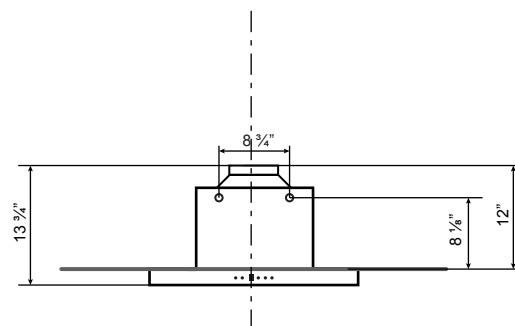

# Specifications: Alito Collection - Island

Model: SI522

**FRONT**

**SIDE**

**TOP**

**FRONT WITHOUT FLUE**