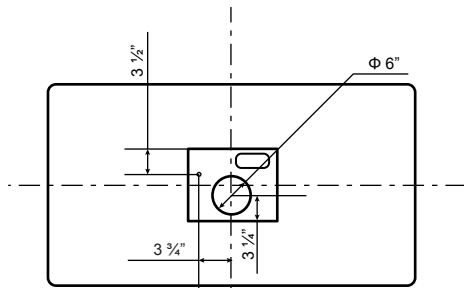

# Specifications: Alito Collection - Island

Model: SI522

**FRONT**

**SIDE**

**TOP**

**FRONT WITHOUT FLUE**