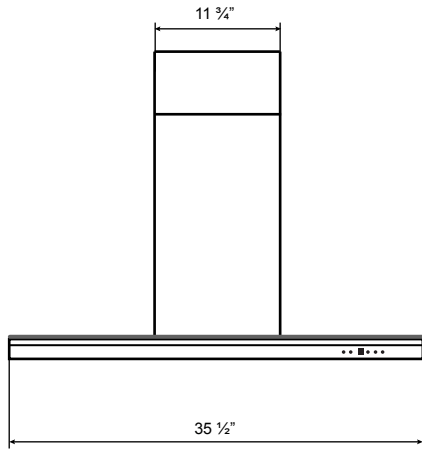

Specifications: Alito Collection - Island

Model: SI530

FRONT

SIDE

TOP

FRONT WITHOUT FLUE