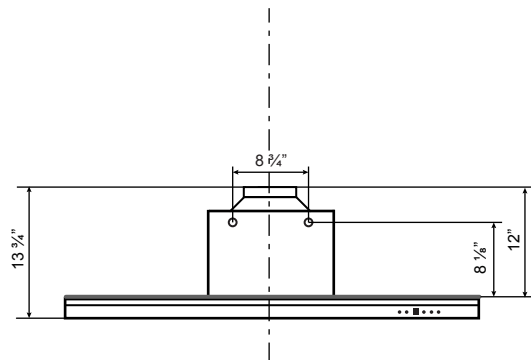

Specifications: Alito Collection - Island

Model: SI530

FRONT

SIDE

TOP

FRONT WITHOUT FLUE