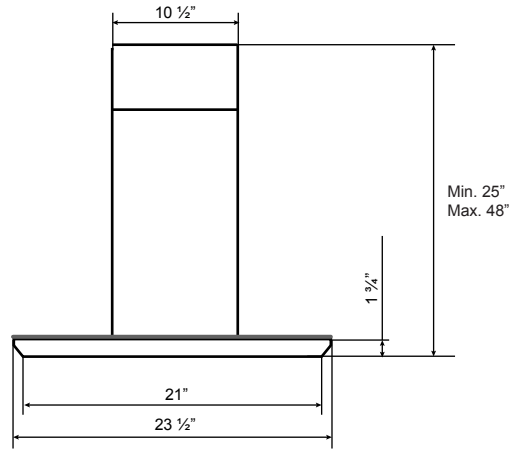

Specifications: Alito Collection - Island

Model: SI530

FRONT

SIDE

TOP

FRONT WITHOUT FLUE