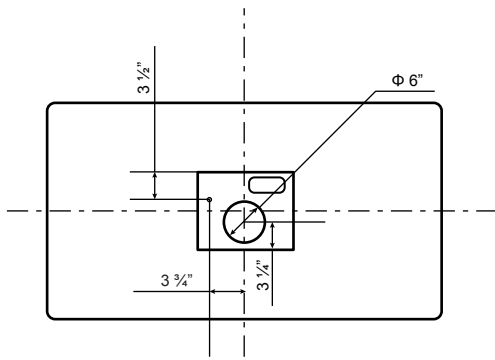

Specifications: Alito Collection - Island

Model: SI530

FRONT

SIDE

TOP

FRONT WITHOUT FLUE