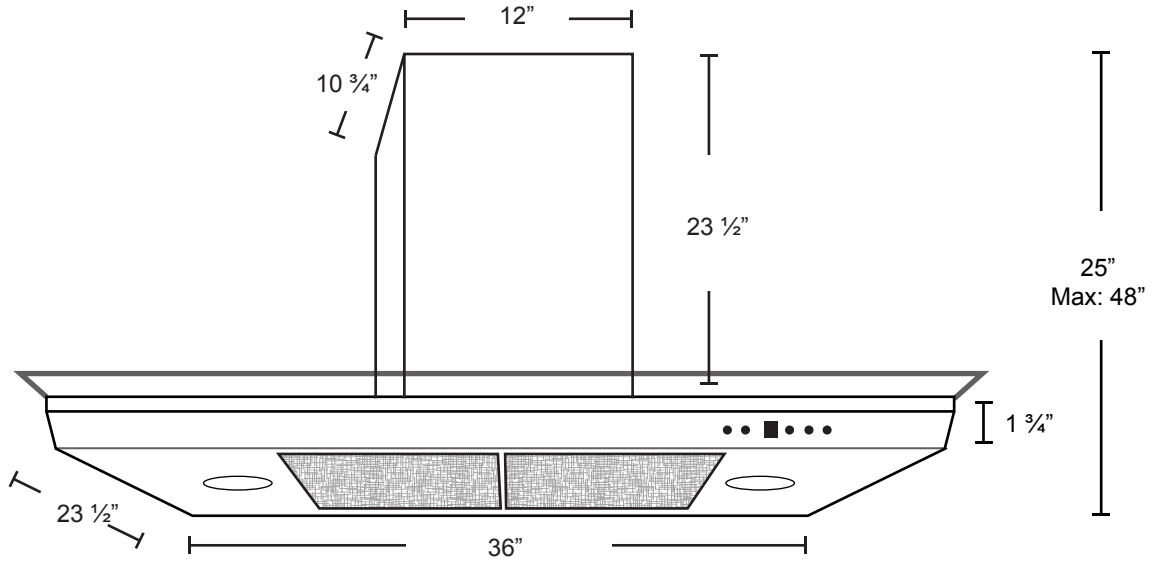

Specifications: Alito Collection - Island

Model: SI530

FRONT

SIDE

TOP

FRONT WITHOUT FLUE