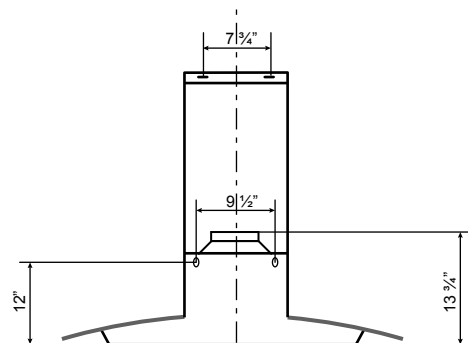

Specifications: Alito Collection - Wall Mount

SC501

FRONT

SIDE

TOP

BACK