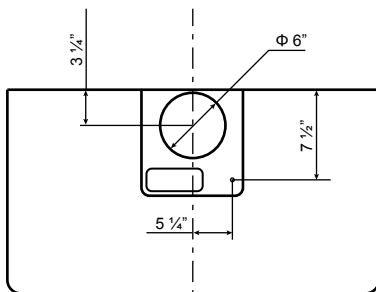

Specifications: Alito Collection - Wall Mount

SC501

FRONT

SIDE

TOP

BACK