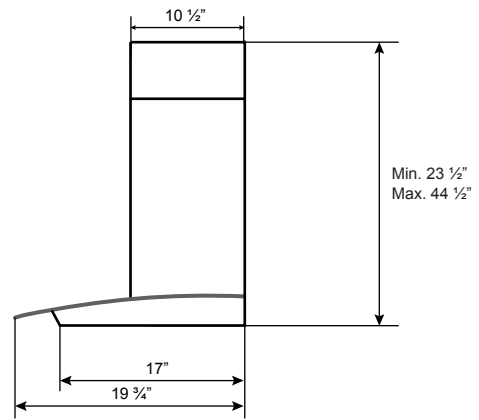

Specifications: Alito Collection - Wall Mount

SC501

FRONT

SIDE

TOP

BACK