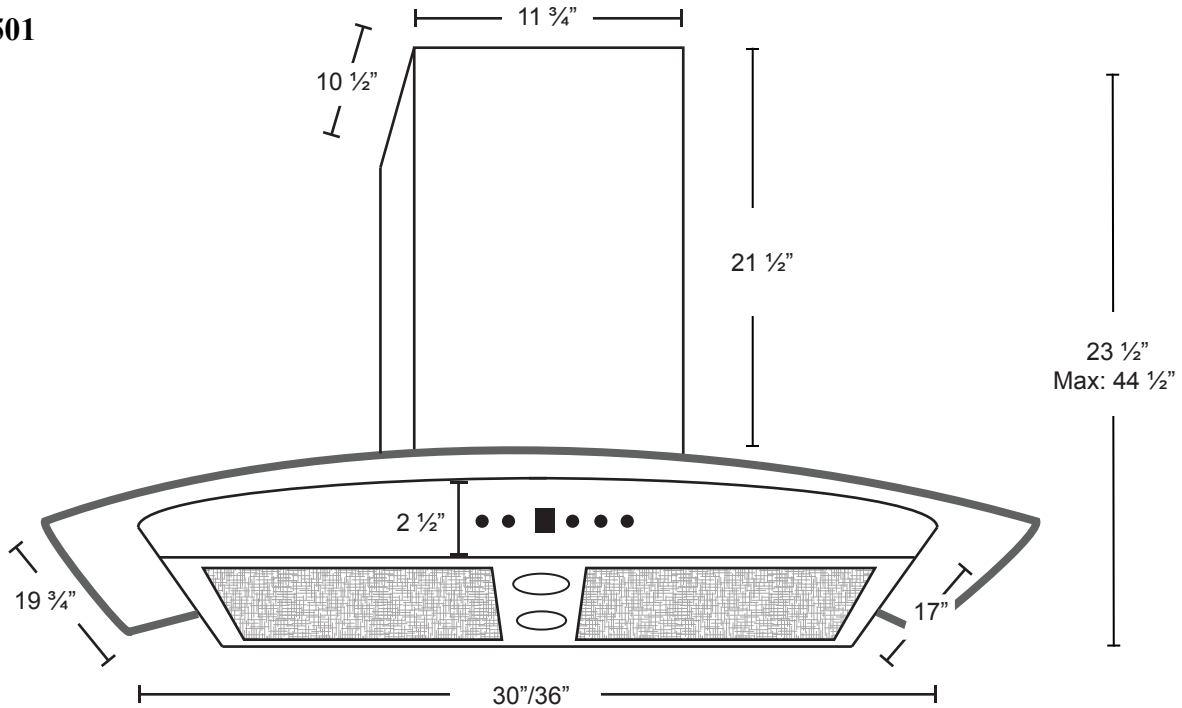

Specifications: Alito Collection - Wall Mount

SC501

FRONT

SIDE

TOP

BACK