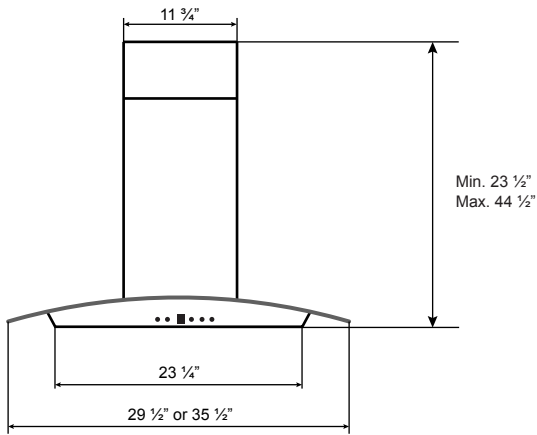

Specifications: Alito Collection - Wall Mount

SC501

FRONT

SIDE

TOP

BACK