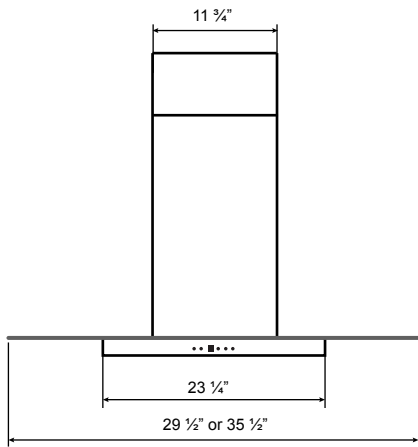

Specifications: Alito Collection - Wall Mount

Model: SC502

FRONT

SIDE

TOP

BACK