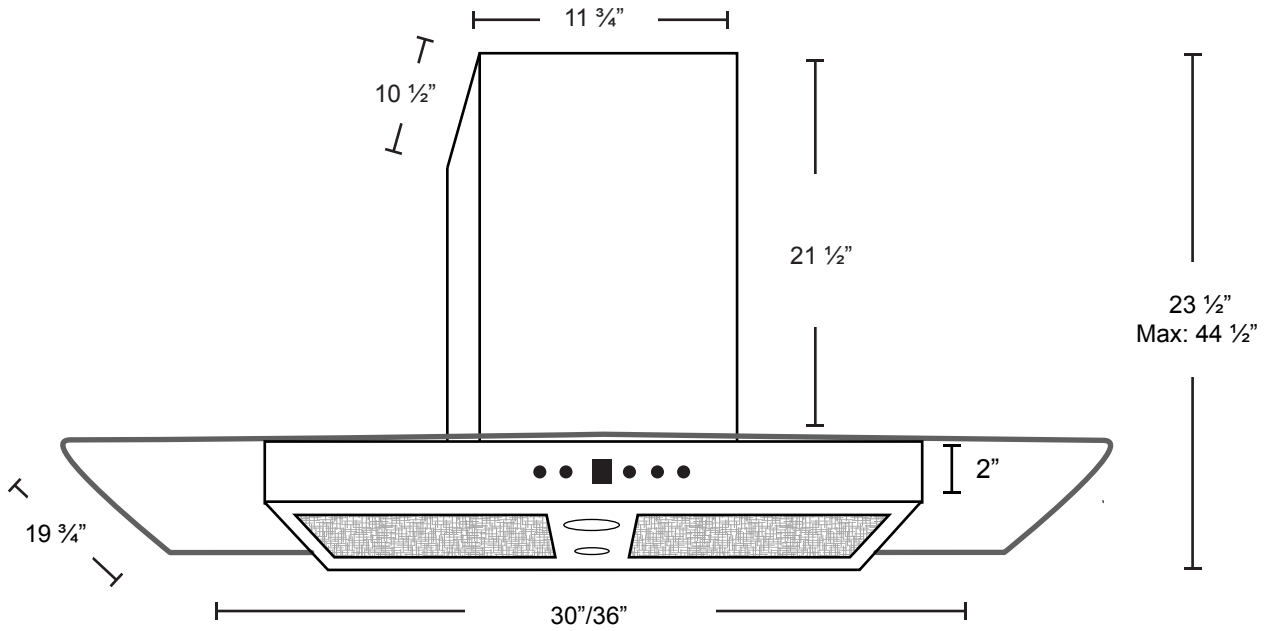

Specifications: Alito Collection - Wall Mount

Model: SC502

FRONT

SIDE

TOP

BACK