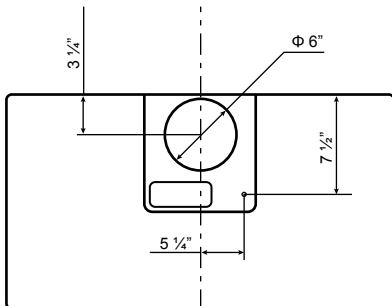

Specifications: Alito Collection - Wall Mount

Model: SC502

FRONT

SIDE

TOP

BACK