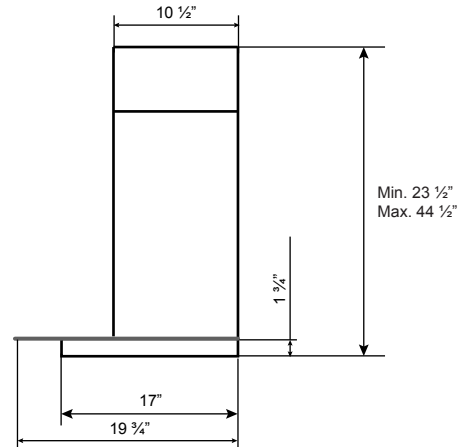

Specifications: Alito Collection - Wall Mount

Model: SC502

FRONT

SIDE

TOP

BACK