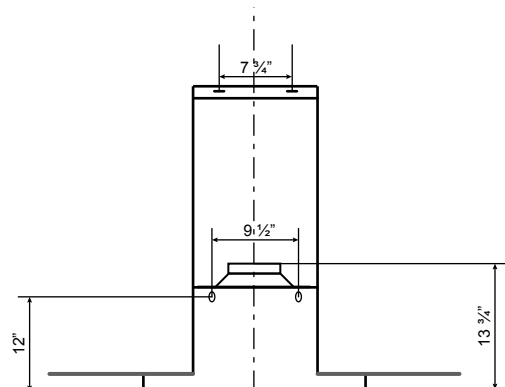

Specifications: Alito Collection - Wall Mount

Model: SC502

FRONT

SIDE

TOP

BACK