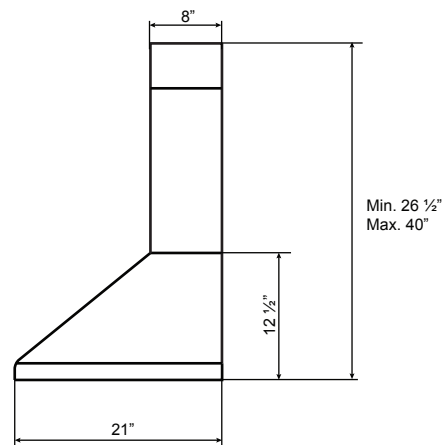

# Specifications: PRO Collection - Wall Mount

Model: SC715

**FRONT**

**SIDE**

**TOP**

**BACK**