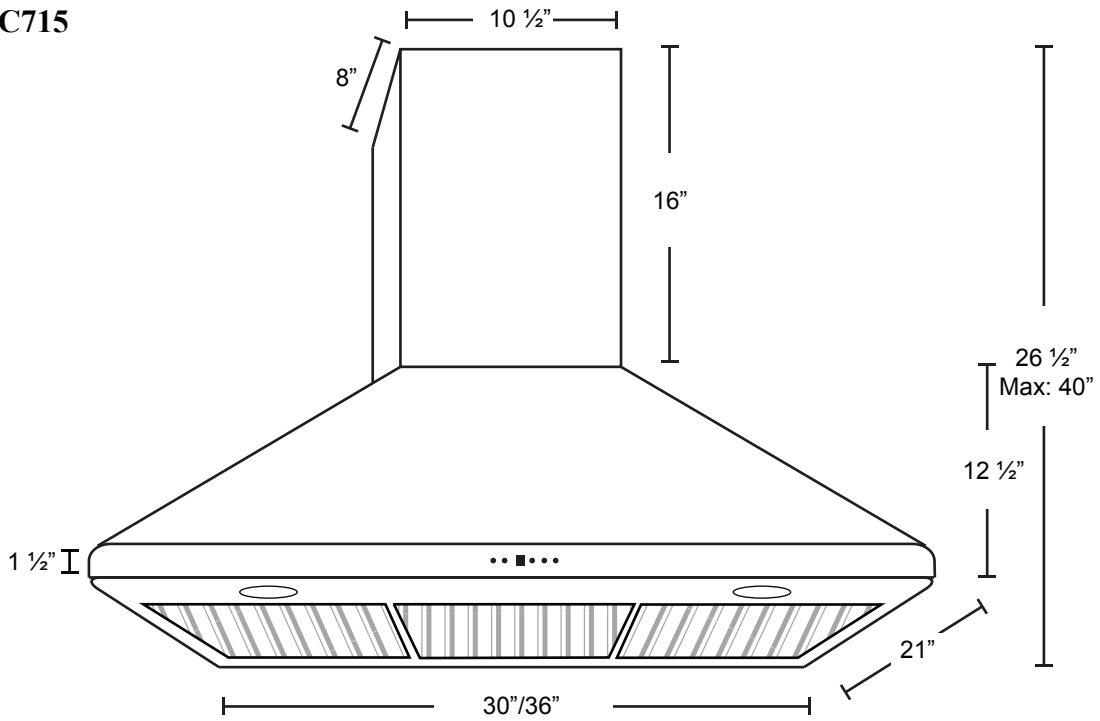

# Specifications: PRO Collection - Wall Mount

Model: SC715

**FRONT**

**SIDE**

**TOP**

**BACK**