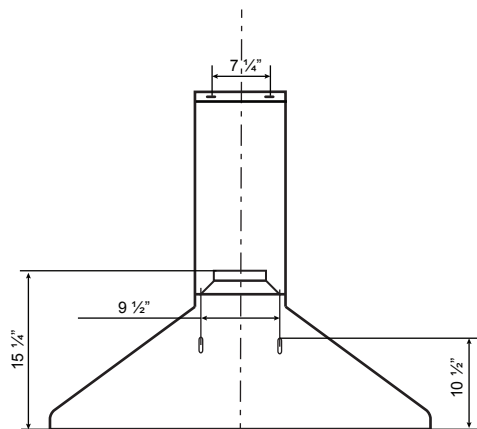

# Specifications: PRO Collection - Wall Mount

Model: SC715

**FRONT**

**SIDE**

**TOP**

**BACK**