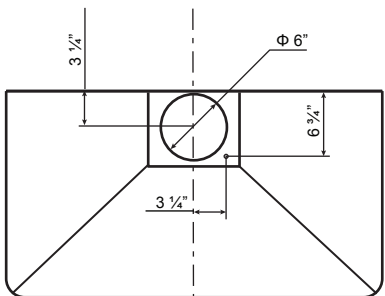

# Specifications: PRO Collection - Wall Mount

Model: SC715

**FRONT**

**SIDE**

**TOP**

**BACK**