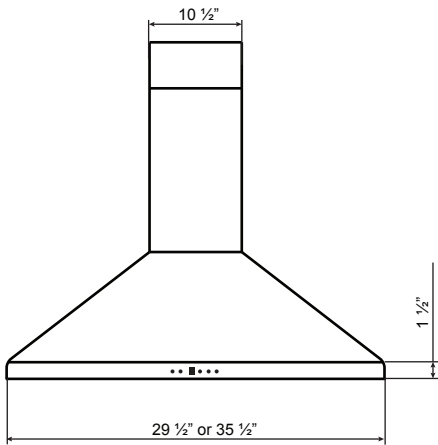

# Specifications: PRO Collection - Wall Mount

Model: SC715

**FRONT**

**SIDE**

**TOP**

**BACK**