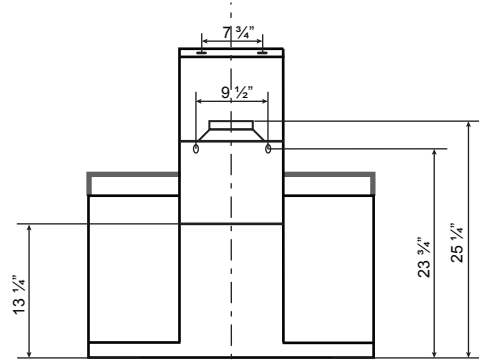

Specifications: PRO Collection - Wall Mount

Model: SC718

Distance from front panel to wall: 16"

FRONT

SIDE

TOP

BACK