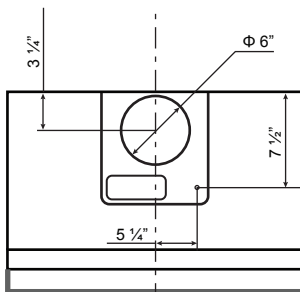

Specifications: PRO Collection - Wall Mount

Model: SC718

Distance from front panel to wall: 16"

FRONT

SIDE

TOP

BACK