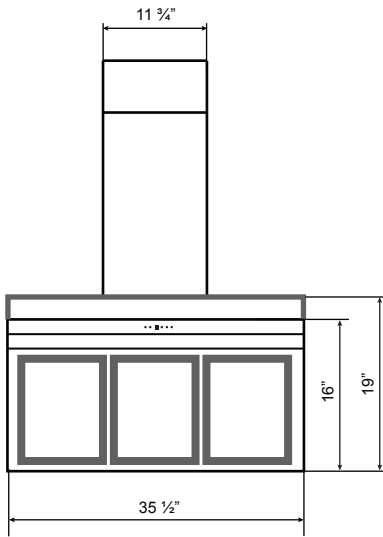

Specifications: PRO Collection - Wall Mount

Model: SC718

Distance from front panel to wall: 16"

FRONT

SIDE

TOP

BACK