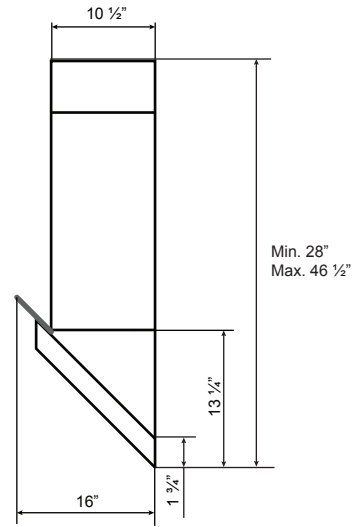

Specifications: PRO Collection - Wall Mount

Model: SC718

Distance from front panel to wall: 16"

FRONT

SIDE

TOP

BACK