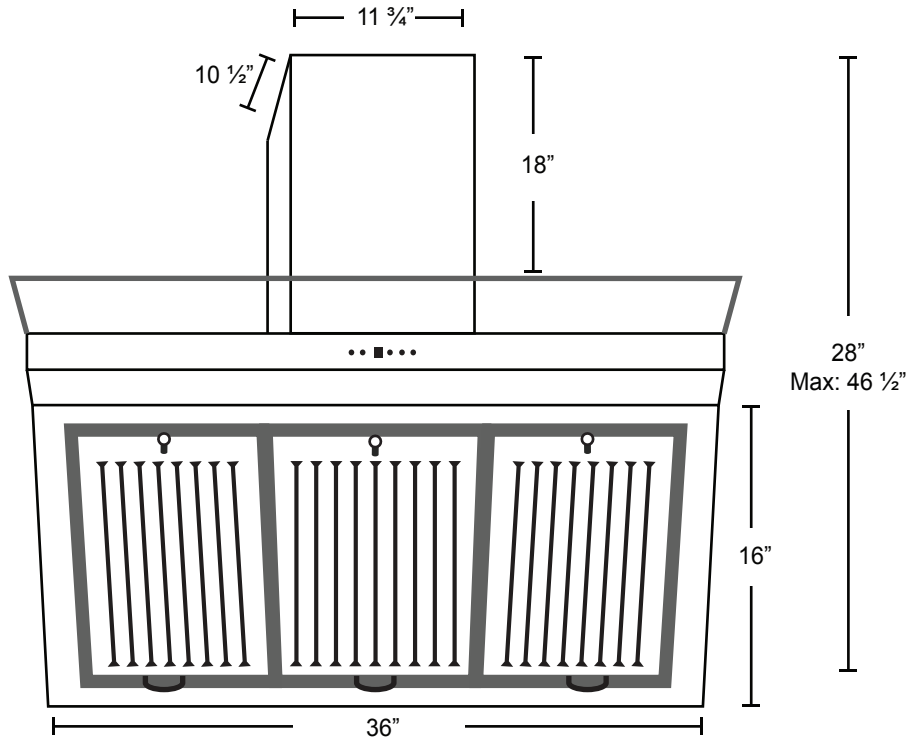

Specifications: PRO Collection - Wall Mount

Model: SC718

Distance from front panel to wall: 16"

FRONT

SIDE

TOP

BACK