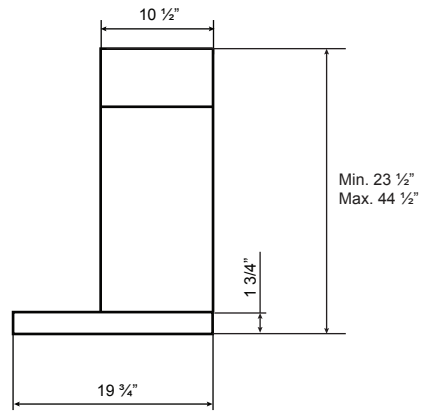

# Specifications: PRO Collection - Wall Mount

Model: SC722

**FRONT**

**SIDE**

**TOP**

**BACK**