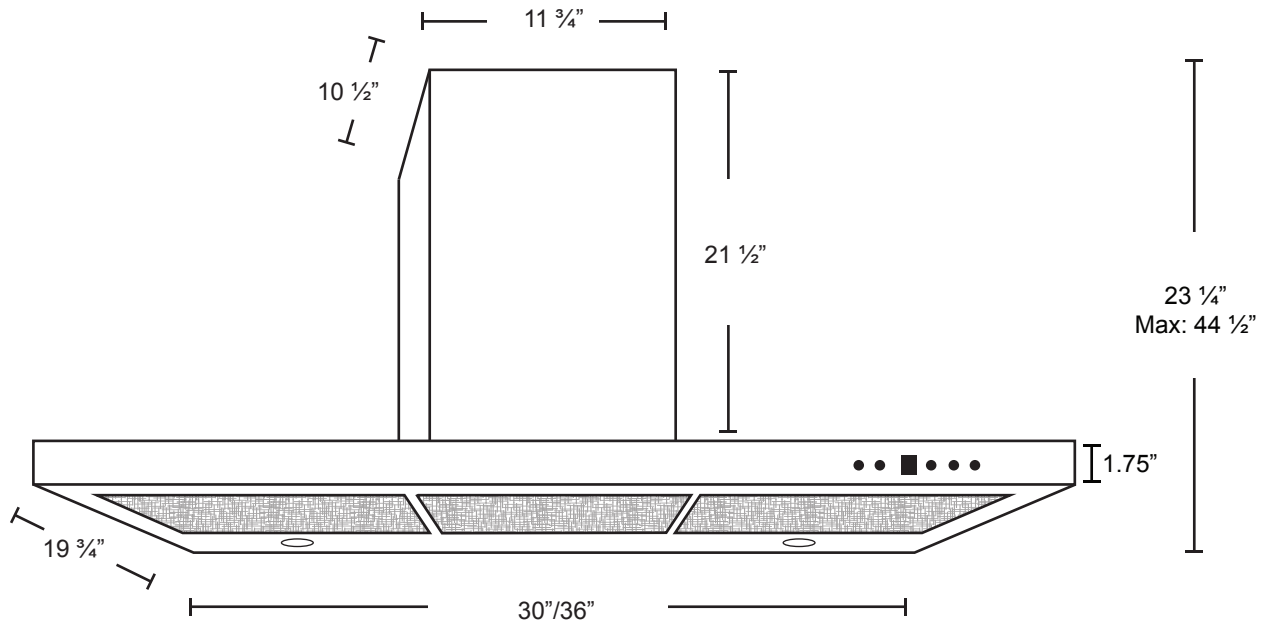

# Specifications: PRO Collection - Wall Mount

Model: SC722

**FRONT**

**SIDE**

**TOP**

**BACK**