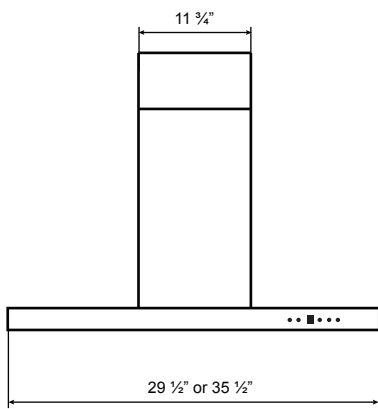

# Specifications: PRO Collection - Wall Mount

Model: SC722

**FRONT**

**SIDE**

**TOP**

**BACK**