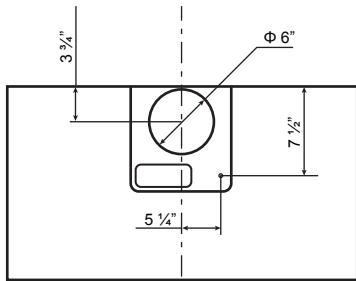

# Specifications: PRO Collection - Wall Mount

Model: SC722

**FRONT**

**SIDE**

**TOP**

**BACK**