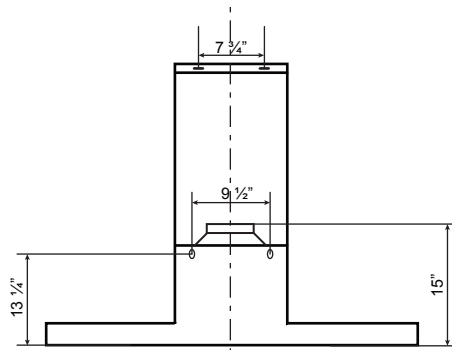

# Specifications: PRO Collection - Wall Mount

Model: SC722

**FRONT**

**SIDE**

**TOP**

**BACK**