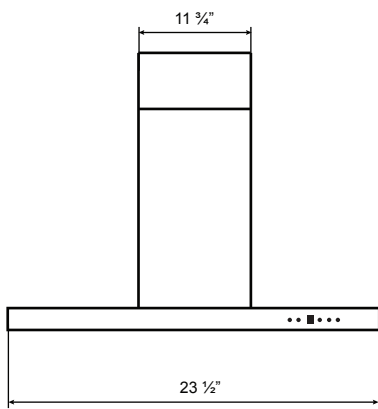

Specifications: PRO Collection - Wall Mount

Model: SC72224

FRONT

SIDE

TOP

BACK