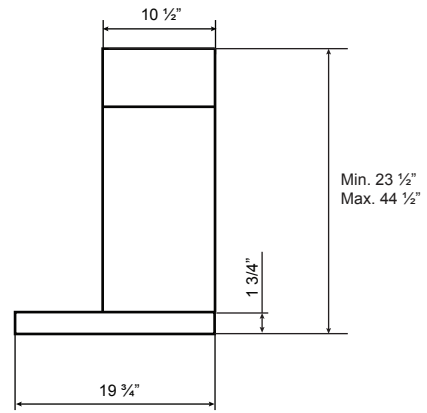

Specifications: PRO Collection - Wall Mount

Model: SC72224

FRONT

SIDE

TOP

BACK