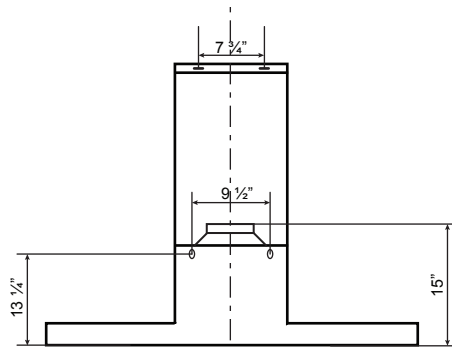

Specifications: PRO Collection - Wall Mount

Model: SC72224

FRONT

SIDE

TOP

BACK