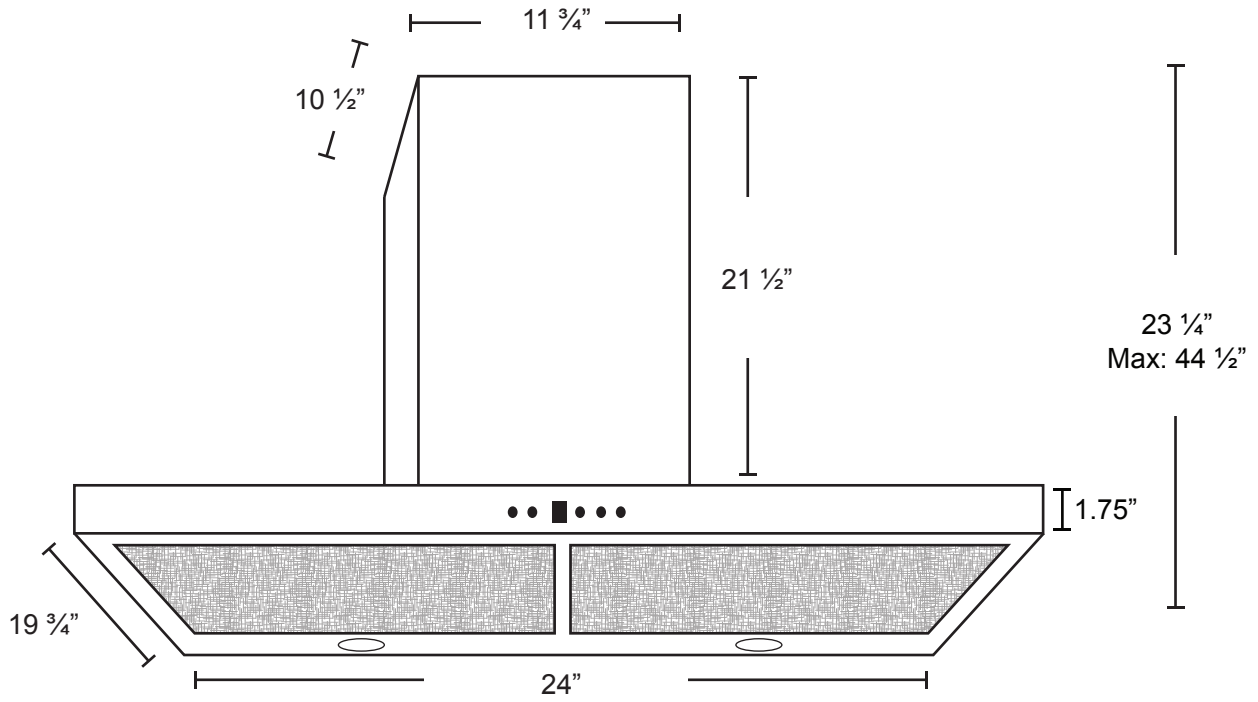

Specifications: PRO Collection - Wall Mount

Model: SC72224

FRONT

SIDE

TOP

BACK