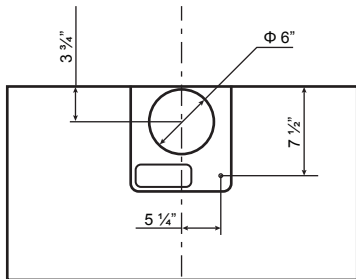

Specifications: PRO Collection - Wall Mount

Model: SC72224

FRONT

SIDE

TOP

BACK