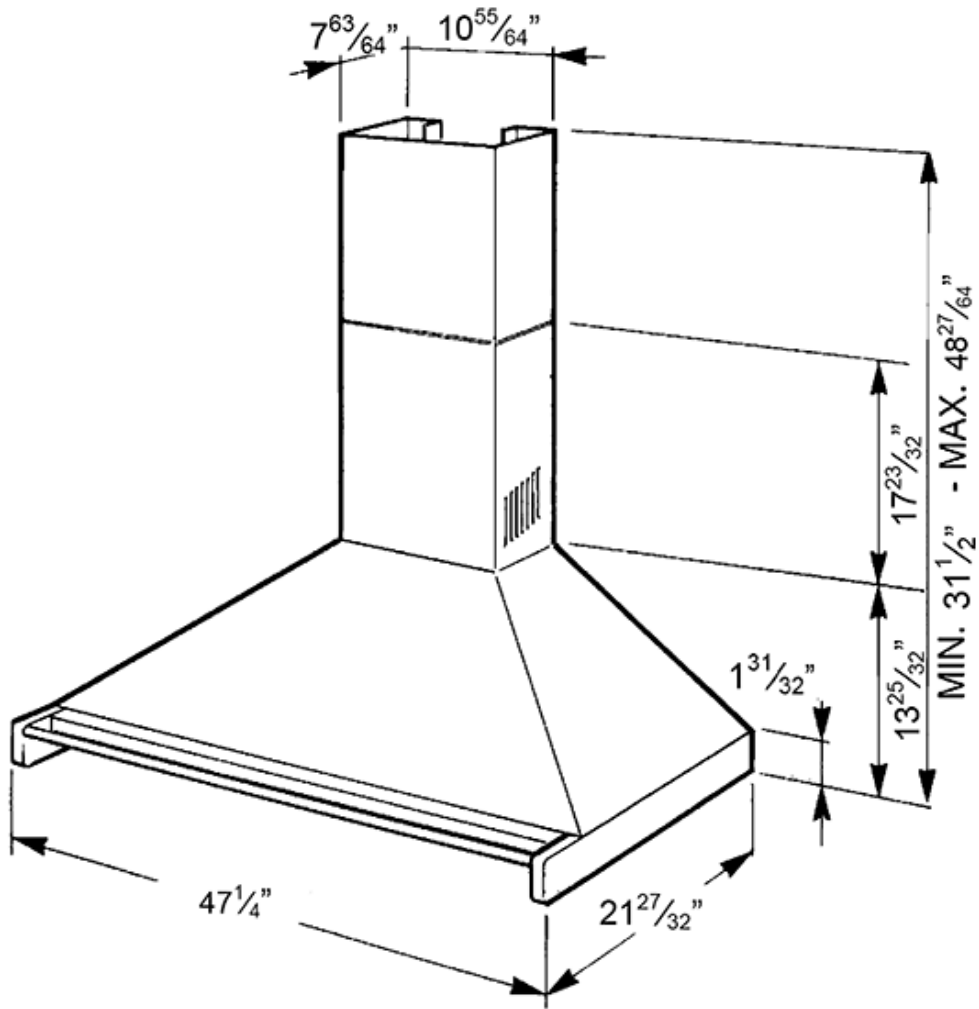

4 Dishwasher-safe stainless steel grease filters

Vented or Recirculating

770 CFM max setting

Vent duct size: 6"

Voltage rating: 120 V / 60Hz / 4.5 Amps

Power: 485W

### Options

---

- **FLTK-1** - Charcoal filter
- **KITCMNKD** - Chimney extension
- **KITREDCFM** - CFM reducer

KD120XU

classic

wall mounted ventilation hood  
48"  
stainless steel

SMEG U.S.A. INC.  
A&D BUILDING  
150 EAST 58th STREET, 7th FLOOR  
NEW YORK, NY, 10155  
Tel. +1 212 265 5378  
Fax +1 212 265 5945