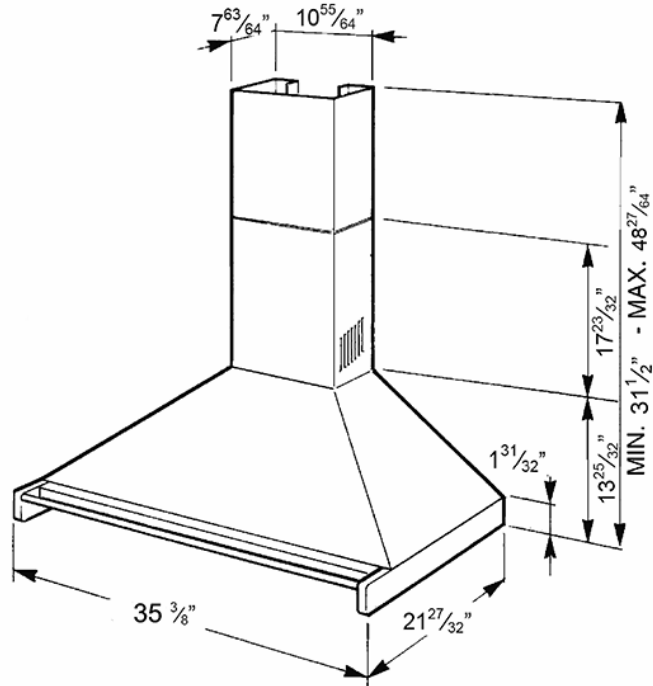

90 CM (approx. 36"), Ventilation Hood,
Stainless Steel
EAN13: 8017709115869

• **Classic Design** • Wall mounted ventilation • Stylish ergonomic control knobs • Premium quality stainless steel • Front mounted controls for lights and vent speeds • 1 Fan motor • 4 Speeds • 2 Halogen bulbs (2x20W) • 3 Dishwasher-safe stainless steel grease filters • Vented or Recirculating • 600 CFM max setting • Vent duct size: 6" • Voltage rating: 120 V / 60Hz / 4.5 Amps • Power: 485W