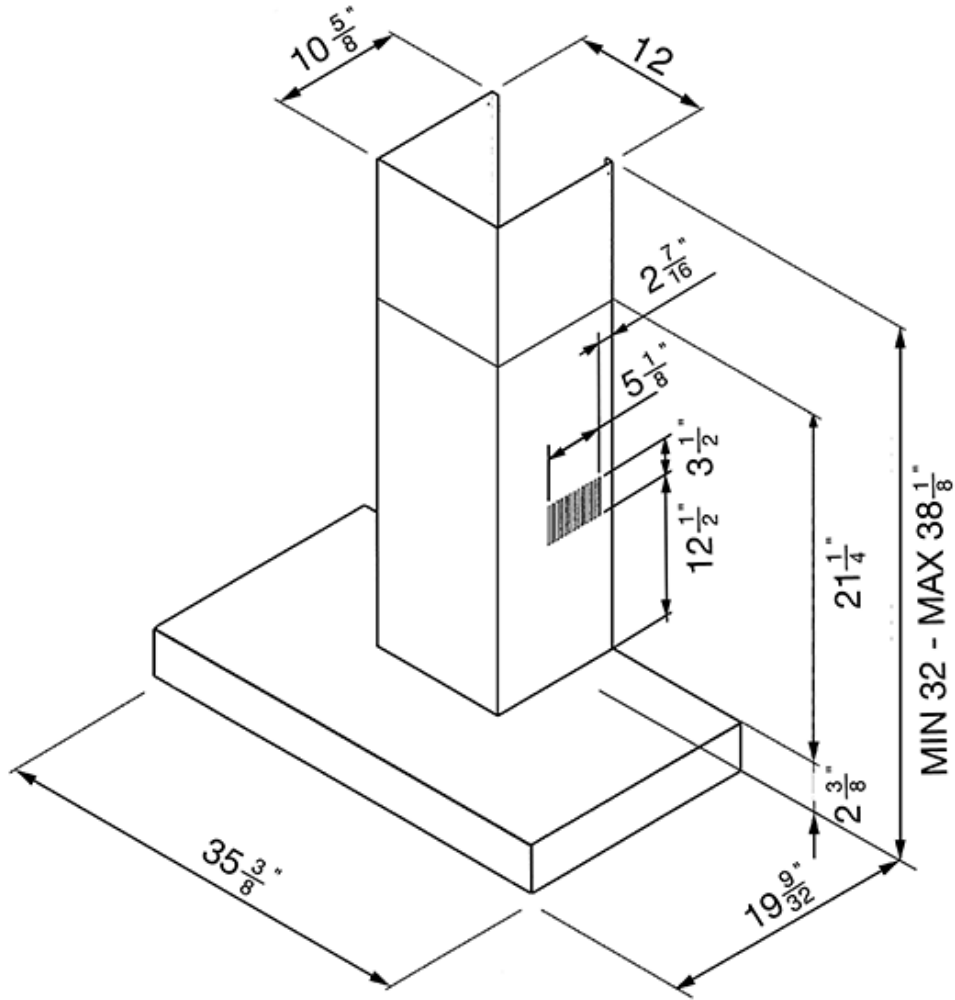

Warning light(s):

to advise when filters need changing

Electronic display:

to give a visual reminder of the options selected.

KSEU912X

wall mounted ventilation hood
36"
stainless steel

SMEG U.S.A. INC.
A&D BUILDING
150 EAST 58th STREET, 7th FLOOR
NEW YORK, NY, 10155
Tel. +1 212 265 5378
Fax +1 212 265 5945