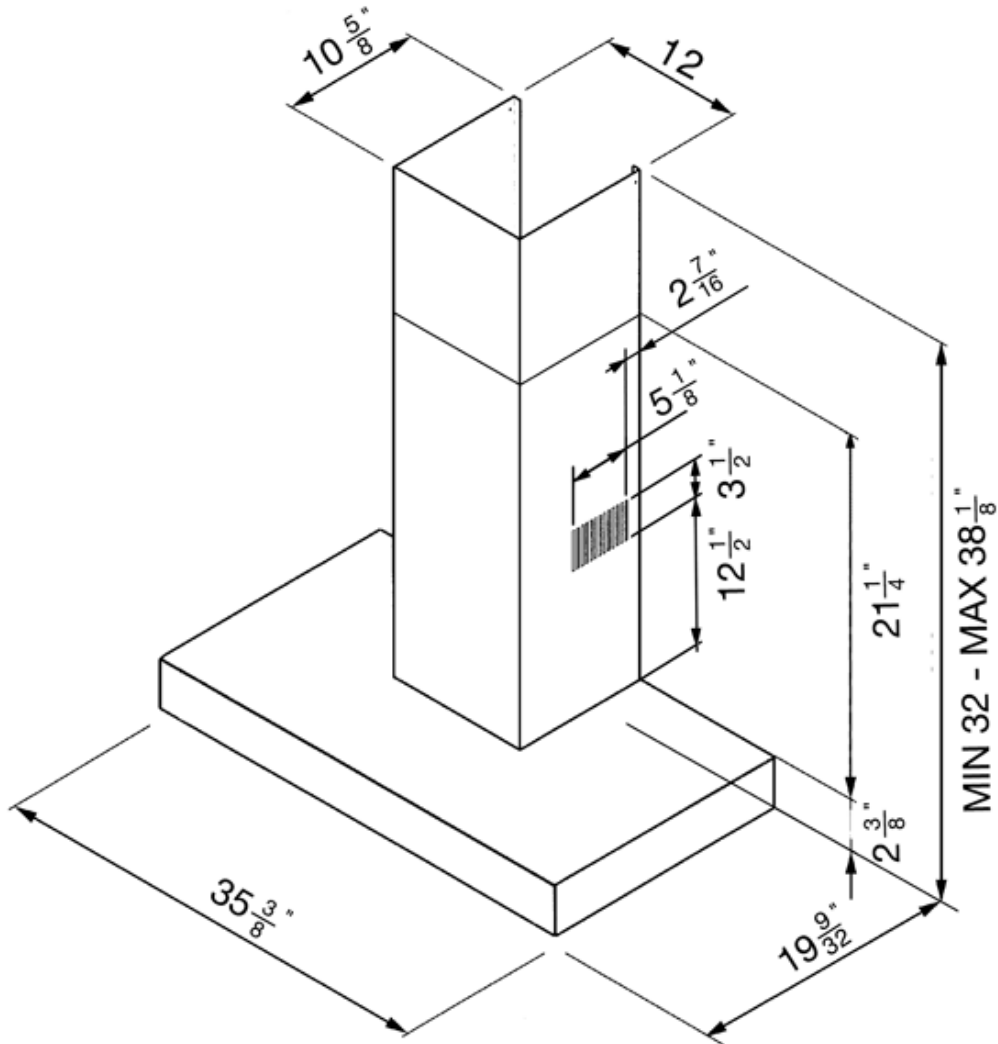

Vented or recirculating

4 speeds

3 halogen lights (3x20W)

3 dishwasher-safe grease filters

600 CFM max. setting

Vent duct size Ø 6"

Voltage rating 120V / 60Hz / 4.5 Amps

Options

- **KITFC161** - Charcoal filter
- **KITSMNKSM** - Chimney extension
- **KITREDCFM** - CFM reducer

Versions

- **KSM24XU** - Hood 60cm (approx 24")
- **KSM30XU** - Hood 76cm (approx. 30")

KSM36XU

wall mounted ventilation hood
36"
stainless steel