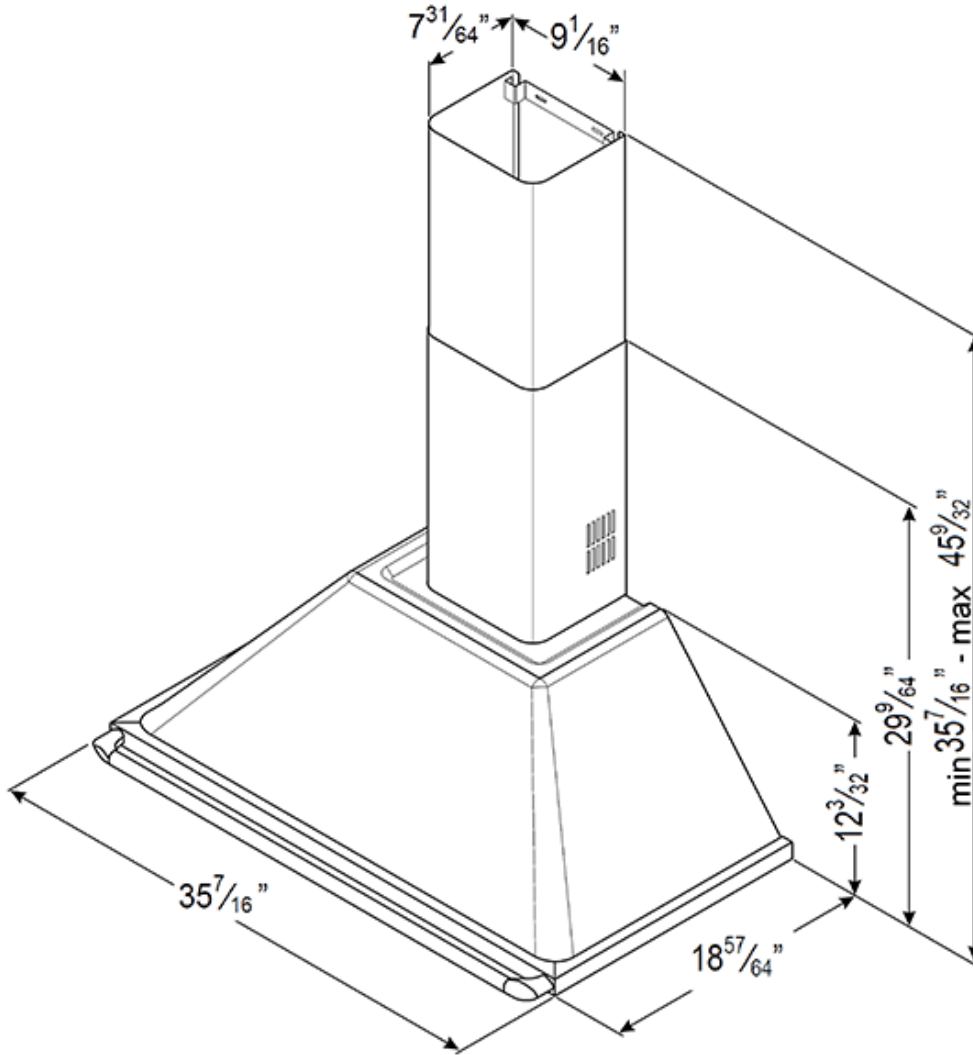

KT90BU

Victoria

wall mounted ventilation hood
36"
black

SMEG U.S.A. INC.
A&D BUILDING
150 EAST 58th STREET, 7th FLOOR
NEW YORK, NY, 10155
Tel. +1 212 265 5378
Fax +1 212 265 5945