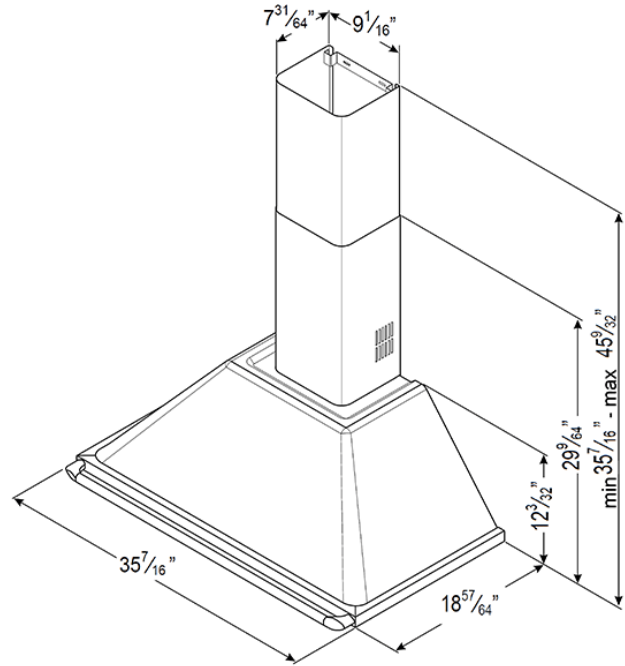

90 CM (approx. 36"), Victoria Ventilation Hood,
Black
EAN13: 8017709198534

- **Traditional Design** • Wall mounted ventilation • Stylish ergonomic control knobs • Front mounted controls for lights and vent speeds
- 1 fan motor • 4 speeds • 2 Halogen lights (2x20W) • 3 Dishwasher-safe stainless steel grease filters • Vented or Recirculating • 600 CFM max setting • Vent duct size 6" • Voltage rating 120 V / 60Hz / 4.5 Amps • Power: 485W