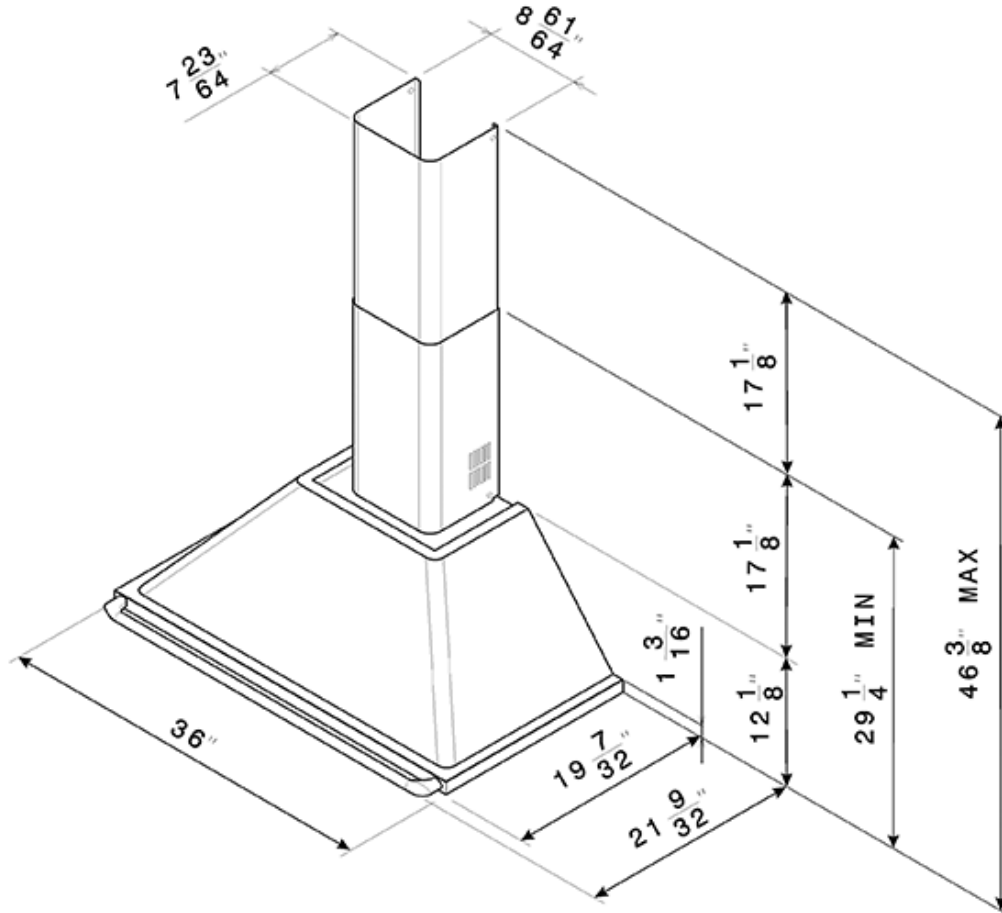

KTU36BL

Victoria

wall mounted ventilation hood
36"
black

SMEG U.S.A. INC.
A&D BUILDING
150 EAST 58th STREET, 7th FLOOR
NEW YORK, NY, 10155
Tel. +1 212 265 5378
Fax +1 212 265 5945