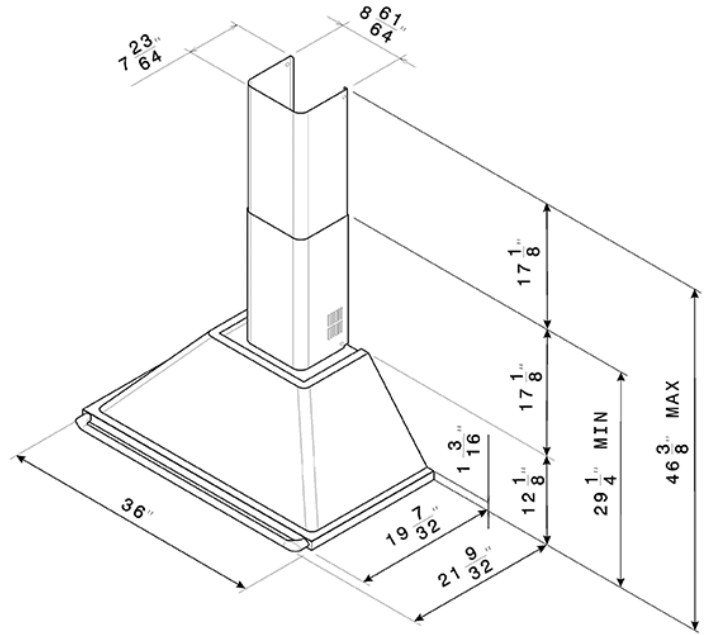

90 CM (approx. 36"), Victoria Ventilation Hood,  
Black  
EAN13: 8017709242060

• Wall mounted ventilation • Stylish ergonomic control knobs • Front mounted controls for lights and vent speeds • 1 fan motor • 4 speeds • 2 Halogen lights (2x20W) • 3 Aluminium grease filters • Vented or Recirculating • 600 CFM max setting • Vent duct size 6" • Voltage rating 120 V / 60Hz / 4.5 Amps • Power: 445W