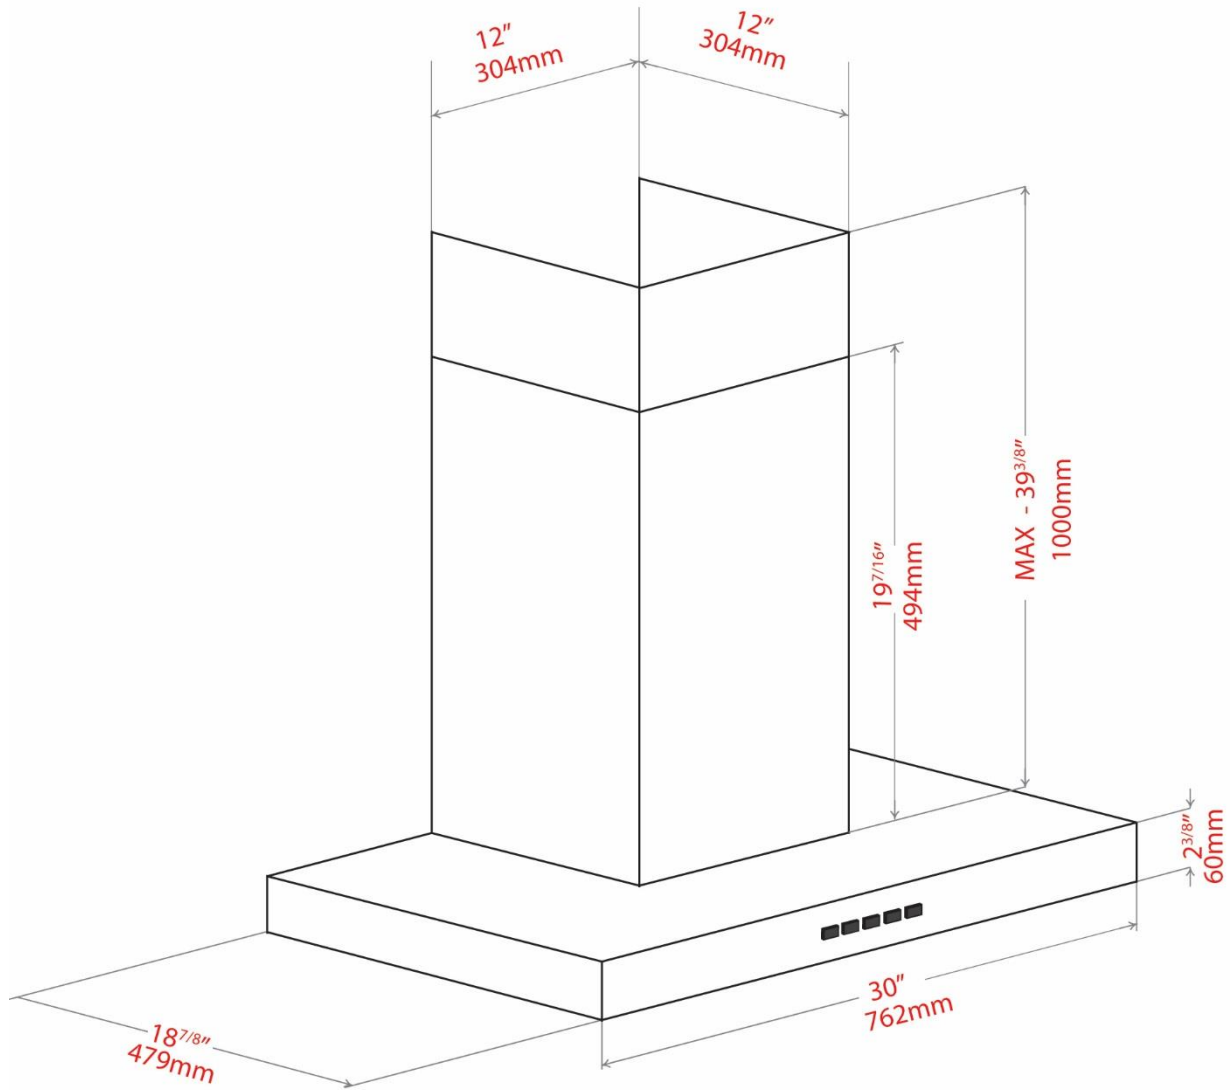

Specifications

T-SHAPE 30