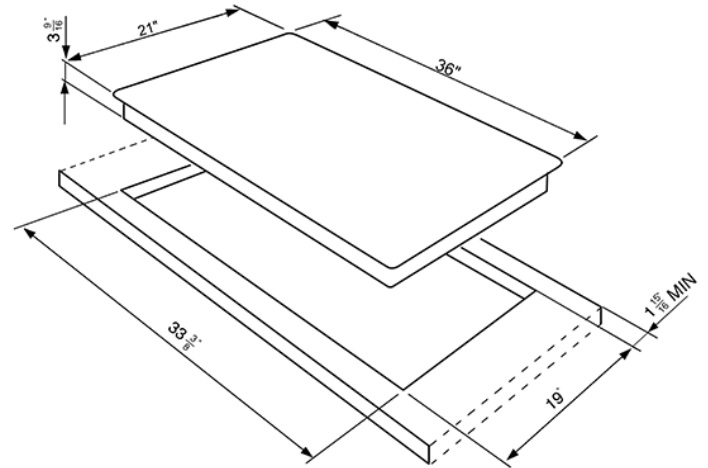

91,4 CM (36") "Classic" Gas Cooktop
 Stainless Steel
 EAN13: 8017709210878

• **Classic design** • Extra-wide stainless steel frame for countertop protection • 5 Gas burners: • Front right: 3,600 BTU burner • Back right: 6,200 BTU rapid burner • Central: 13,700 BTU double inset super burner • Back left: 6,200 BTU rapid burner • Front left: 6,200 BTU rapid burner • AISI 304 Stainless Steel cooktop • Ultra low profile base (2/16") • Ergonomic side control knobs • Heavy duty cast iron grates • Full width grates • Sealed burners • Automatic electronic ignition • Safety valves • LP Gas conversion kit included • Gas Inlet/Power supply location: Back right • Voltage rating: 120V / 60Hz / 0.1Amps