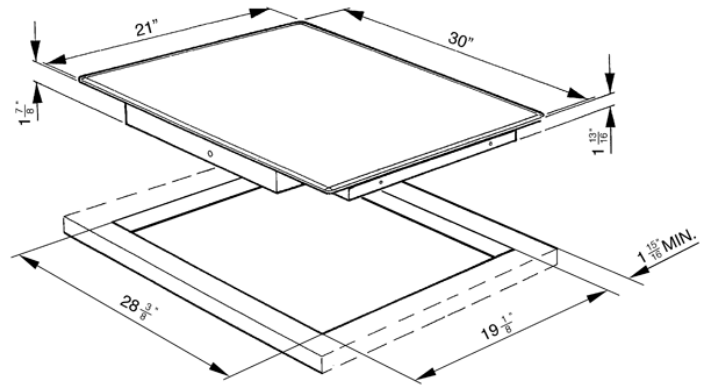

77CM (30") Ceramic Cooktop
Angled-edge Glass
EAN13: 8017709114435

- 4 High-Light radiant zones: • Front right: \varnothing 7" (180mm) - Booster 1,800 W • Back right: \varnothing 6 11/16" x 10 7/16" (170 x 265mm) - Booster 1,400 + 800 W • Back left: \varnothing 5 1/2" (140mm) - Booster 1,200 W • Front left: \varnothing 5 1/2" - 8 1/4" (140-210mm) - Booster 1,100 + 1,300 W • Soft touch controls
- 4 high-light radiant elements, including 2 variable zones • 9 power levels for each zone • Residual heat indicator for each zone • Automatic safety cut-out • Child safety lock • Voltage rating: 240/208V - 60Hz • Connected load (nominal power): 240/208V-8.1/6.0kW • Amps @ 240/208V: 34/29 Amps • Electrical - single phase 3 or 4 wire cable required, 120/240V or 120/208V, 60Hz, fused on both sides of line with ground. • **Accessories Included:** • 1 Cleaning scraper