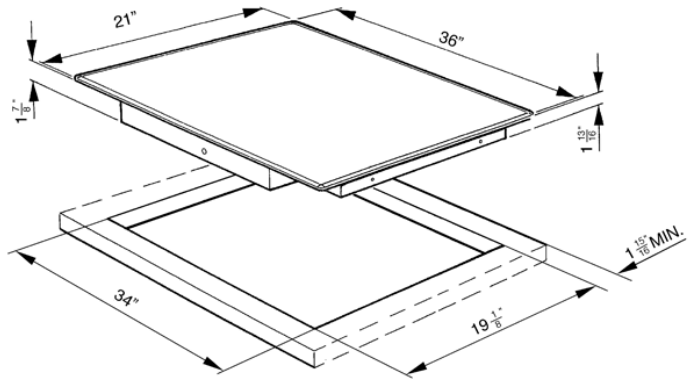

91,4 CM (36") Ceramic Cooktop  
Angled-edge Glass  
EAN13: 8017709114442

• 5 High-Light radiant zones: • Front right:  $\varnothing$  5 1/2" (140mm) - Booster 1,200 W • Back right:  $\varnothing$  7 5/8" (195mm) - Booster 2,000 W • Central:  $\varnothing$  5 1/2" - 8 1/4" - 10 5/8" (140-210-270mm) - Booster 750 + 900 + 1,050 W • Back left:  $\varnothing$  5 1/2" (140mm) - Booster 1,200 W • Front left:  $\varnothing$  4 3/4" - 7" (120-180mm) - Booster 800 + 1,200 W • Soft touch controls • 5 high-light radiant elements, including 2 variable zones (central zone with three level adjustment) • 9 power levels for each zone • Residual heat indicator for each zone • Automatic safety cut-out • Individual timer for each zone (1 - 99min) • Child safety lock • Voltage rating: 240/208V - 60Hz • Connected load (nominal power): 240/208V-8.6/6.5kW • Amps 240/208V: 36/32 Amps • Electrical - single phase 3 or 4 wire cable required, 120/240V or 120/208V, 60Hz, fused on both sides of line with ground. •