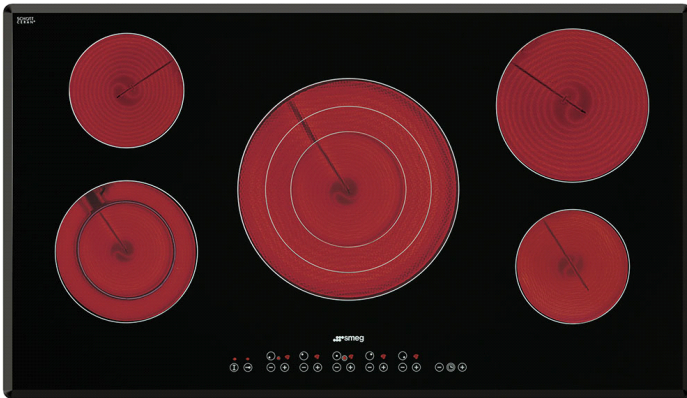

91,4 CM (36") Ceramic Cooktop  
Angled-edge Glass  
EAN13: 8017709114442

• 5 High-Light radiant zones: • Front right:  $\varnothing$  5 1/2" (140mm) - Booster 1,200 W • Back right:  $\varnothing$  7 5/8" (195mm) - Booster 2,000 W • Central:  $\varnothing$  5 1/2" - 8 1/4" - 10 5/8" (140-210-270mm) - Booster 750 + 900 + 1,050 W • Back left:  $\varnothing$  5 1/2" (140mm) - Booster 1,200 W • Front left:  $\varnothing$  4 3/4" - 7" (120-180mm) - Booster 800 + 1,200 W • Soft touch controls • 5 high-light radiant elements, including 2 variable zones (central zone with three level adjustment) • 9 power levels for each zone • Residual heat indicator for each zone • Automatic safety cut-out • Individual timer for each zone (1 - 99min) • Child safety lock • Voltage rating: 240/208V - 60Hz • Connected load (nominal power): 240/208V-8.6/6.5kW • Amps 240/208V: 36/32 Amps • Electrical - single phase 3 or 4 wire cable required, 120/240V or 120/208V, 60Hz, fused on both sides of line with ground. •