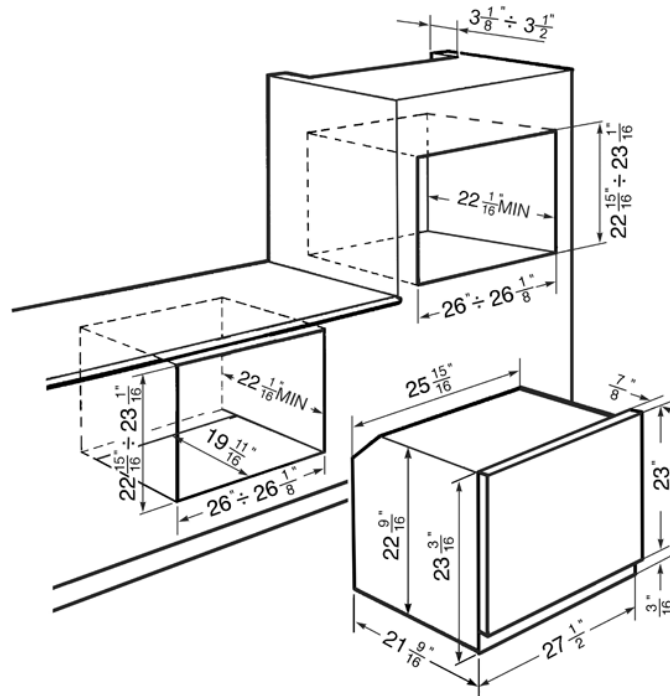

70CM (approx 27") "Evolution" Electric  
 Multifunction Oven Polished Fingerprint Proof  
 Stainless Steel  
 EAN13: 8017709115944

• **Evolution Design** • Multifunction oven with 10 cooking modes • Polished fingerprint-proof stainless steel • Ergonomic control knobs • Digital analog LED electronic clock/timer • Automated oven switch-off when door is open • Air-cooled door • Triple-glazed removable door • Quickly removable, easy-to-clean inner door glass • Oven capacity: 3 cu. ft. • Interior dimensions: W 22 5/16" x H 12 3/16" x D 16" • Voltage rating: 240/208V - 60Hz • Connected load (nominal power): 240/208V- 3.7/2.76W • Amps @ 240/208V: 15.4/13.2Amps • Power supply location: back-right bottom • **Accessories Included:** • 1 baking tray • 1 baking/broiler tray • 1 broiler rack • 2 wire racks • 1 rotisserie kit