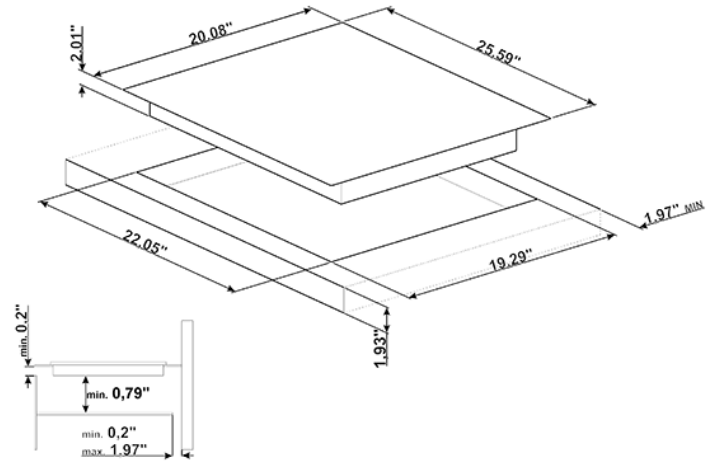

65 CM (approx. 26"), Induction cooktop,
black, standard building type.

For Canada only

EAN13: 8017709207267

- 4 "full-power" cook zones • Front-right: 1,200W - Ø 5 7/10" (145mm) - Booster: 2,000W • Back-right: 2,300W - Ø 9 1/2" (240mm) - Booster: 3,200W • Back-left: 1,800W - Ø 7 1/2" (180mm) - Booster: 2,500W • Front-left: 1,800W Ø 7 1/2" (180mm) - Booster: 2,500W • Bridge zone • Slider touch controls setting • 1 bridge area: extended cooking zone (front-left+back-left position) • 9 power levels for each zone • Simmering function • Melting/low-temperature cooking function • Indication of the minimum pan diameter • Residual heat indicator for each zone • Protection against accidental start-up • Automatic safety cut-out • Individual timer for each zone • Child safety lock • Voltage rating: 208/240V - 60Hz • Connected load (nominal power): 6.8/7.2kW • Amps 208/240V: 33Amps • Double 40 Amp breaker required on both sides of line with ground