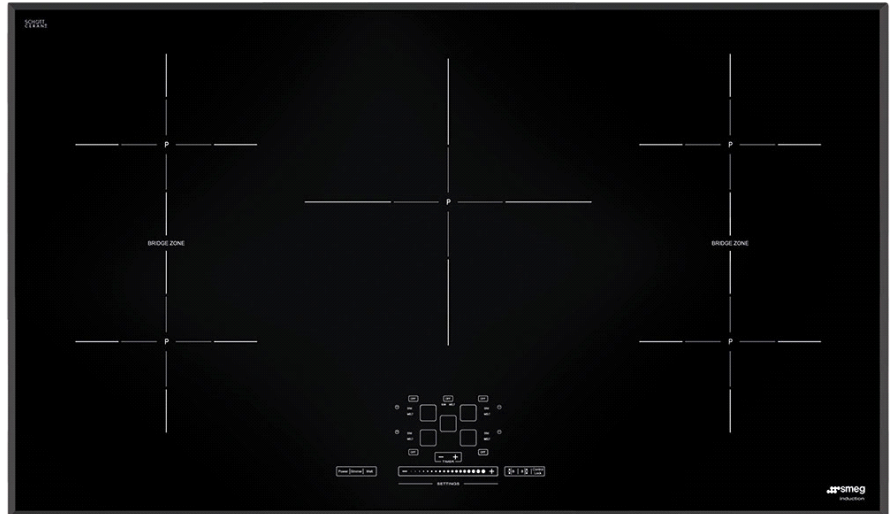

SIMU536B

92 CM (approx. 36"), Induction
cooktop,
black, ultra-low profile

EAN13: 8017709207281

5 "full-power" cook zones

Front-left - Bridge zone - 1,800W - Ø 7
1/2" (180mm) -
Booster 2,500W

Back-left - Bridge zone - 1,800W - Ø 7
1/2" (180mm) -
Booster 2,500W

Central - 2,800W - Ø11 8/11" (300mm) - Booster
5,000W

Back-right - Bridge zone - 1,800W - Ø 7
1/2" (180mm) -
Booster 2,500W

Front-right - Bridge zone - 1,800W - Ø 7
1/2" (180mm) -
Booster 2,500W

Slider touch controls setting

2 bridge areas: extended cooking zone (front-
left+back-left
position and frontright + back-right)

9 power levels for each zone

Simmering function

Melting/low-temperature cooking function

Indication of the minimum pan diameter

Residual heat indicator for each zone

Protection against accidental start-up

Automatic safety cut-out

Individual timer for each zone

Child safety lock

Voltage rating: 208/240V - 60Hz

Connected load (nominal power): 9.6/11.1kW

Amps 208/240V: 46.5Amps

Double 50 Amp breaker required on both sides of
line
with ground