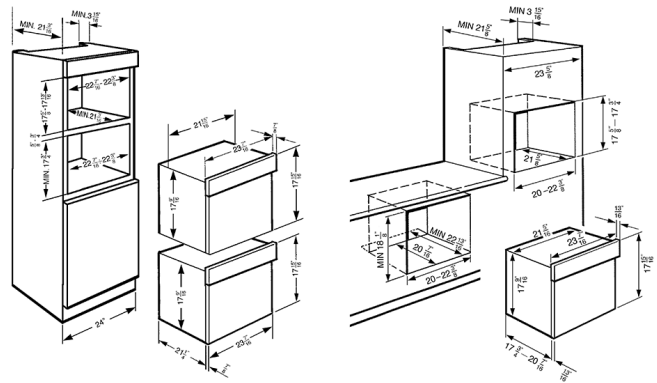

60CM (Approx. 24") "Classic" Built-in Speed Oven with 1000W Microwave, Stainless Steel
 EAN13: 8017709204495

• **Classic Design** • 10 cooking modes • Finger-print proof stainless steel finish • Ergonomic control knobs • Stainless steel cavity • Digital LED display • Time-setting options: Start & Stop • End of cooking time acoustic alarm • Automatic oven/microwave switch-off when door is open • True European Convection cooking (can also be combined with microwave) • 12 5/8" size glass turntable • Temperature range 122°F – 428°F • Cooling fan • Defrost programmed by weight or by time • Microwave pizza cooking function • Child safe control lock • Microwave screen protection • 1 x 20W halogen light (illuminates when door is opened) • Oven capacity: 1.20 Cu.Ft. • Microwave Power: 1850 W • Microwave effective power: 1000 W • Voltage rating: 220v – 60hz • Nominal power: 3.40 kW • Amps @ 240V: 20Amps • **Accessories included:** • 1 large grid • 1 glass tray • 1 special crisp plate • Options: • Please note that this speed oven may be installed in a wall cabinet that is a minimum of 22" wide. A trim kit for installation in wider wall cabinets above a 30" oven is available (product code **KIT4570X**) the kit consists of two stainless steel bars that allow the speed oven to reach 30" wide.

Functions

Options

- CTPU15X - Food and Dish Warming Drawer