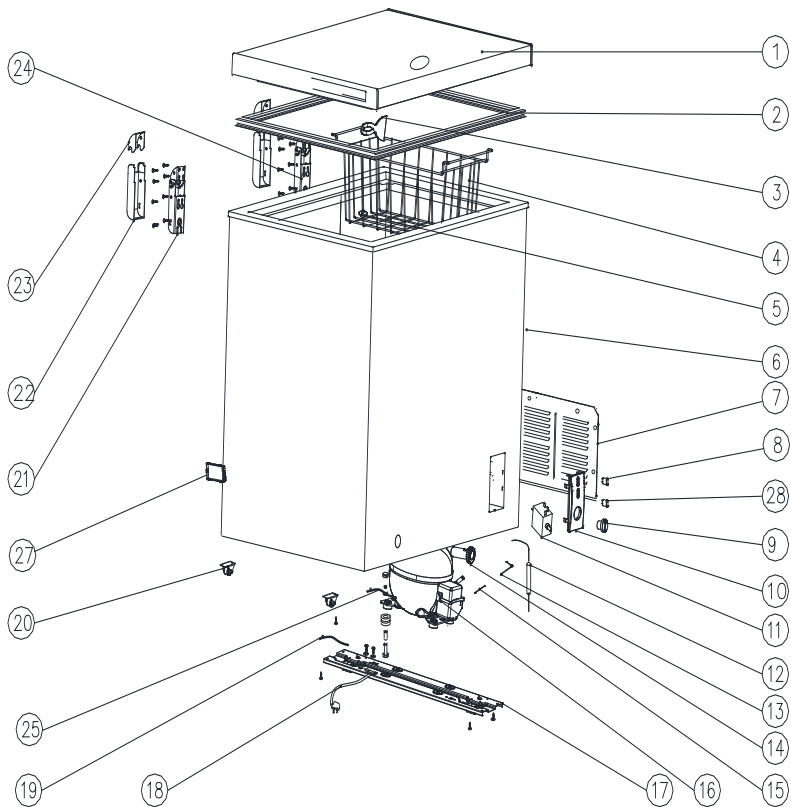

# Exploded view

# CF50B0W Parts list

No.	Parts code	Description of Spare Part	Quantity
			(UNIT)
1	20201020002	Door	1
2	3020400249	Door gasket	1
3	20122990706	Ice scoop	1
4	3039900254	Food box	1
5	2207700028	Drain-pipe plug	1
7	20106990030	Cover of compressor	1
8	3050500015	Running indicator light	1
9	20122010167	Thermostat knob	1
10	2208100031	Thermostat display card	1
11	2400200004	Thermostat	1
12	3040500011	Drier filter	1
13	20114070006	Connecting tube	1
14	20122990649	Drain-pipe decorative cover	1
15	3040600005	Process tube	1
16	2400100023	compressor	1
17	20105050013	Compressor base support	1
18	2500100019	Power supply cord plug	1
19	3050200284	Connecting wire of compressor	1
20	20122990708	Scroll wheel	2
21	3031400173	Door hinge assembly	1
22	3039900311	Cover of door hinge	2
23	3039900310	Cover of door hinge	2
24	3031400174	Door hinge assembly	1
25	3050200095	Earthing wire of compressor	1
27	2208100141	Cover of the wire	1
28	3050500019	Indicator light	1