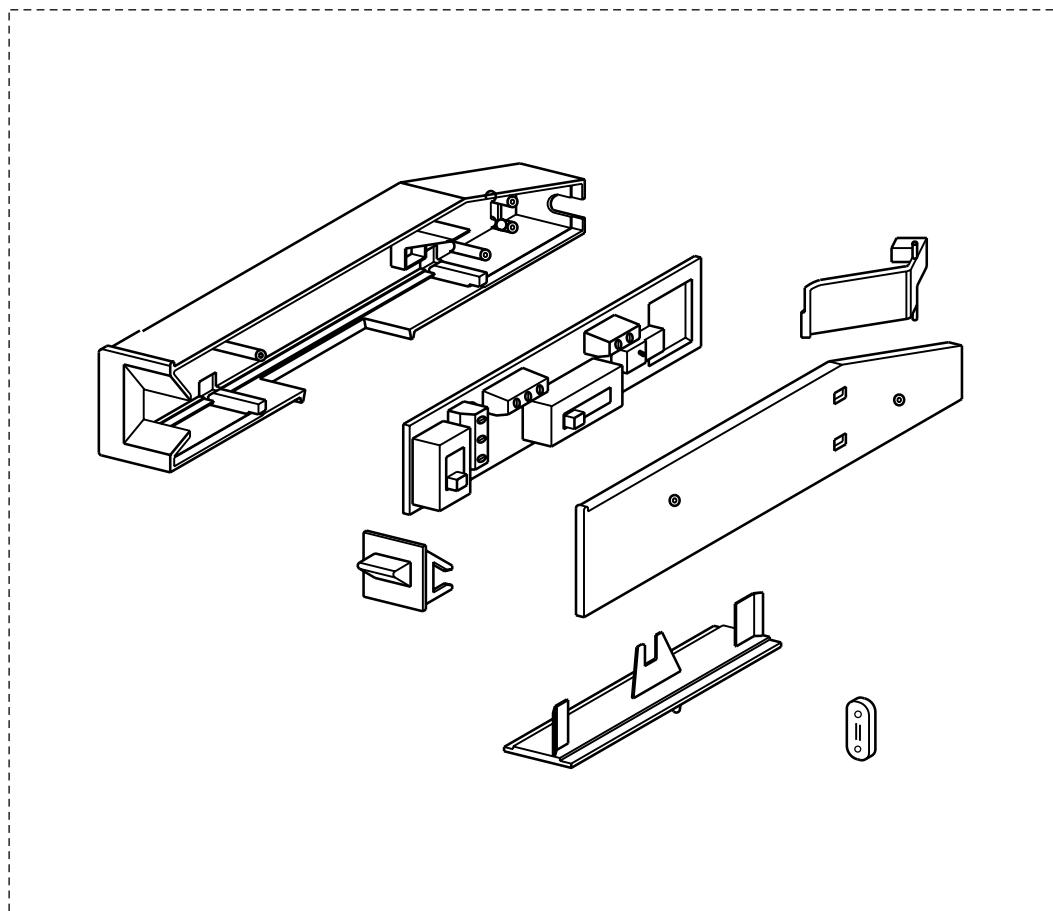

# CRISTAL SS 30 / 36

## body components

	Model Number	CRIS30SSH	CRIS36SSH	CRIS30SSH300	CRIS36SSH300	
Key	Description	30	36	30	36	Qty Req.
6	Vent Grate	133.0016.964	133.0016.964	133.0016.964	133.0016.964	1
7	Damper	133.0055.994	133.0055.994	133.0055.994	133.0055.994	1
9	Hinge Clips Kit (2 in kit)	133.0078.993	133.0078.993	133.0078.993	133.0078.993	1
10	Limit Switch Kit	133.0073.613	133.0073.613	133.0073.613	133.0073.613	1
13	Halogen Lamp Kit	133.0052.793	133.0052.793	133.0052.793	133.0052.793	2
13	Halogen Lamp (bulb only)	133.0000.001	133.0000.001	133.0000.001	133.0000.001	2
17	Slide Guide	133.0068.113	133.0068.113	133.0068.113	133.0068.113	1
20	Transformer	133.0174.154	133.0174.154	133.0174.154	133.0174.154	1
27	Front Grease Filters	133.0073.620	133.0073.623	133.0073.620	133.0073.623	2
28	Rear Grease Filters	133.0073.621	133.0073.624	133.0073.621	133.0073.624	2
32	Stainless Front Trim	133.0335.893	133.0335.895	133.0335.893	133.0335.895	1
33	Plastic filler strips	133.0373.432	133.0434.595	133.0373.432	133.0434.595	1

CRISTAL SS 30 / 36

control components

199

	Model Number	CRIS30SSH	CRIS36SSH	CRIS30SSH300	CRIS36SSH300	
Key	Description	30	36	30	36	Qty Req.
199	Control Board Kit	133.0336.159	133.0336.159	133.0336.159	133.0336.159	1

**CRISTAL SS 30 / 36**  
motor components

	Model Number	CRIS30SSH	CRIS36SSH	CRIS30SSH300	CRIS36SSH300	
Key	Description	30	36	30	36	Qty Req.
302	Impeller	133.0052.799	133.0052.799			1
305	Rubber Motor Mount	133.0051.604	133.0051.604			1
312	Capacitor (25MF 250V)	133.0060.648	133.0060.648			1
399	Motor Kit	133.0052.798	133.0052.798			1
303	Impeller			133.0178.632	133.0178.632	1
304	Capacitor (14MF 240V)			133.0071.827	133.0071.827	1
399	Motor Kit			133.0178.492	133.0178.492	1