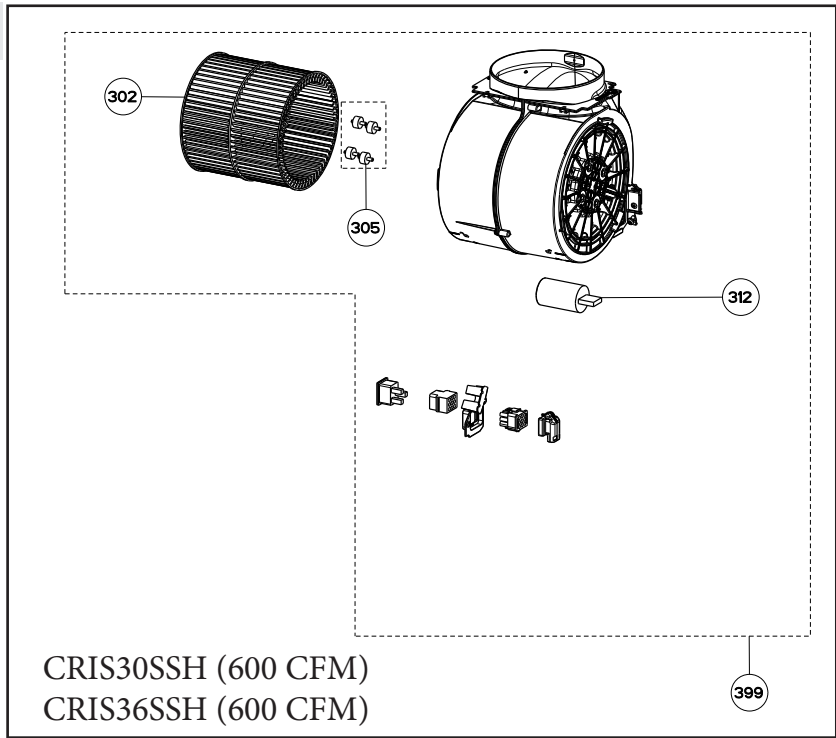

## body components

	Model Number	CRIS30SSH	CRIS36SSH	CRIS30SSH300	CRIS36SSH300	
Key	Description	30	36	30	36	Qty Req.
6	Vent Grate	133.0016.964	133.0016.964	133.0016.964	133.0016.964	1
7	Damper	133.0055.994	133.0055.994	133.0055.994	133.0055.994	1
9	Hinge Clips Kit (2 in kit)	133.0078.993	133.0078.993	133.0078.993	133.0078.993	1
10	Limit Switch Kit	133.0073.613	133.0073.613	133.0073.613	133.0073.613	1
13	Halogen Lamp Kit	133.0052.793	133.0052.793	133.0052.793	133.0052.793	2
13	Halogen Lamp (bulb only)	133.0000.001	133.0000.001	133.0000.001	133.0000.001	2
17	Slide Guide	133.0068.113	133.0068.113	133.0068.113	133.0068.113	1
20	Transformer	133.0174.154	133.0174.154	133.0174.154	133.0174.154	1
27	Front Grease Filters	133.0073.620	133.0073.623	133.0073.620	133.0073.623	2
28	Rear Grease Filters	133.0073.621	133.0073.624	133.0073.621	133.0073.624	2
32	Stainless Front Trim	133.0335.893	133.0335.895	133.0335.893	133.0335.895	1
33	Plastic filler strips	133.0373.432	133.0434.595	133.0373.432	133.0434.595	1

CRISTAL SS 30 / 36

control components

199

	Model Number	CRIS30SSH	CRIS36SSH	CRIS30SSH300	CRIS36SSH300	
Key	Description	30	36	30	36	Qty Req.
199	Control Board Kit	133.0336.159	133.0336.159	133.0336.159	133.0336.159	1

**CRISTAL SS 30 / 36**  
motor components

	Model Number	CRIS30SSH	CRIS36SSH	CRIS30SSH300	CRIS36SSH300	
Key	Description	30	36	30	36	Qty Req.
302	Impeller	133.0052.799	133.0052.799			1
305	Rubber Motor Mount	133.0051.604	133.0051.604			1
312	Capacitor (25MF 250V)	133.0060.648	133.0060.648			1
399	Motor Kit	133.0052.798	133.0052.798			1
303	Impeller			133.0178.632	133.0178.632	1
304	Capacitor (14MF 240V)			133.0071.827	133.0071.827	1
399	Motor Kit			133.0178.492	133.0178.492	1