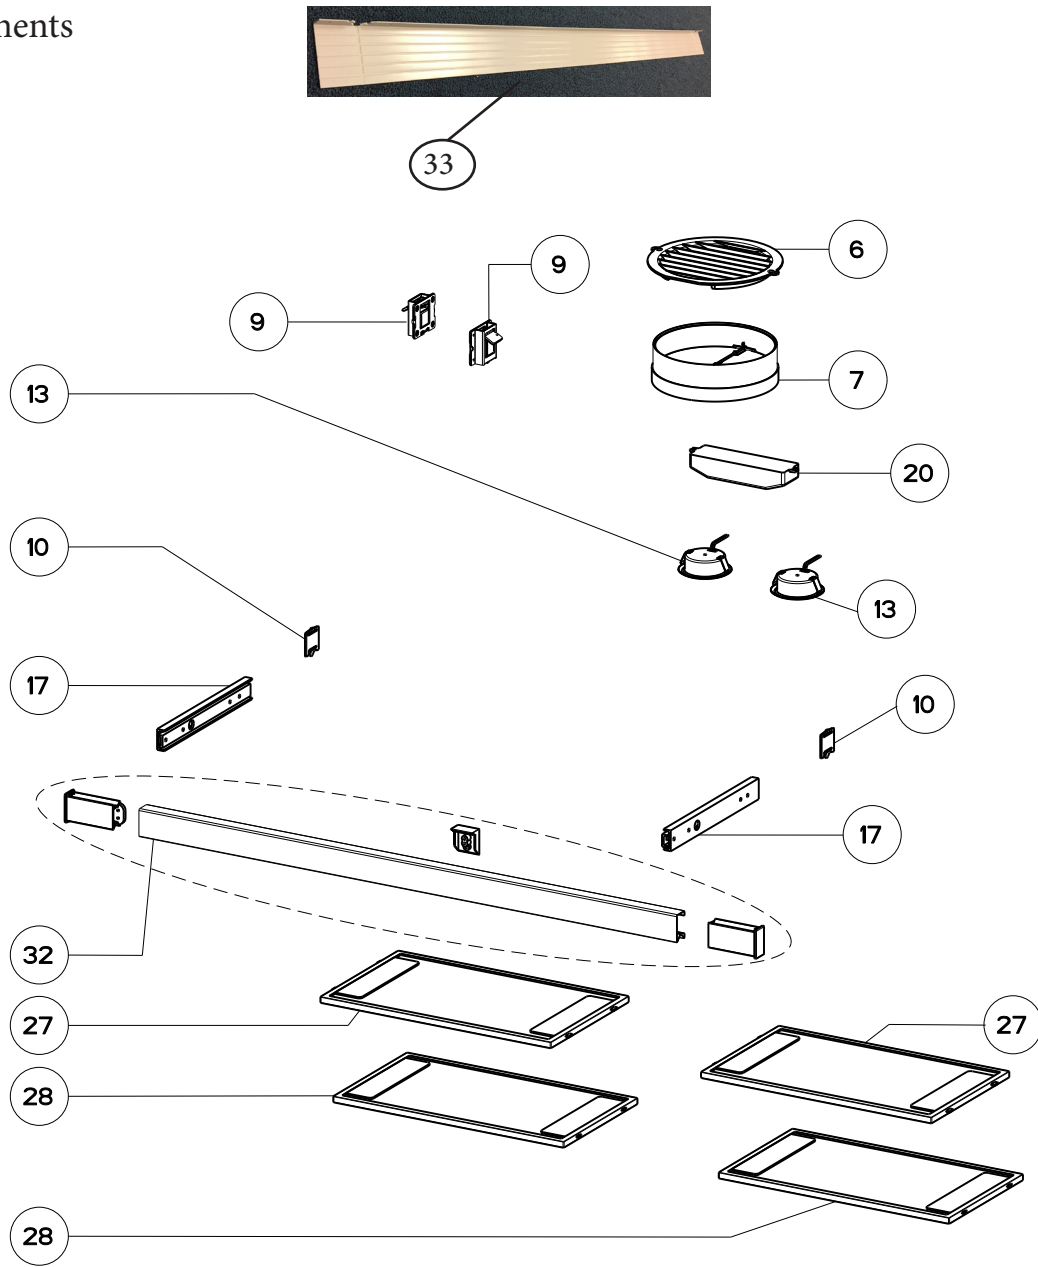

# CRISTAL SS 30 / 36

## body components

	Model Number	CRIS30SSH	CRIS36SSH	CRIS30SSH300	CRIS36SSH300	
Key	Description	30	36	30	36	Qty Req.
6	Vent Grate	133.0016.964	133.0016.964	133.0016.964	133.0016.964	1
7	Damper	133.0055.994	133.0055.994	133.0055.994	133.0055.994	1
9	Hinge Clips Kit (2 in kit)	133.0078.993	133.0078.993	133.0078.993	133.0078.993	1
10	Limit Switch Kit	133.0073.613	133.0073.613	133.0073.613	133.0073.613	1
13	Halogen Lamp Kit	133.0052.793	133.0052.793	133.0052.793	133.0052.793	2
13	Halogen Lamp (bulb only)	133.0000.001	133.0000.001	133.0000.001	133.0000.001	2
17	Slide Guide	133.0068.113	133.0068.113	133.0068.113	133.0068.113	1
20	Transformer	133.0174.154	133.0174.154	133.0174.154	133.0174.154	1
27	Front Grease Filters	133.0073.620	133.0073.623	133.0073.620	133.0073.623	2
28	Rear Grease Filters	133.0073.621	133.0073.624	133.0073.621	133.0073.624	2
32	Stainless Front Trim	133.0335.893	133.0335.895	133.0335.893	133.0335.895	1
33	Plastic filler strips	133.0373.432	133.0434.595	133.0373.432	133.0434.595	1

CRISTAL SS 30 / 36

control components

199

	Model Number	CRIS30SSH	CRIS36SSH	CRIS30SSH300	CRIS36SSH300	
Key	Description	30	36	30	36	Qty Req.
199	Control Board Kit	133.0336.159	133.0336.159	133.0336.159	133.0336.159	1

**CRISTAL SS 30 / 36**  
motor components

	Model Number	CRIS30SSH	CRIS36SSH	CRIS30SSH300	CRIS36SSH300	
Key	Description	30	36	30	36	Qty Req.
302	Impeller	133.0052.799	133.0052.799			1
305	Rubber Motor Mount	133.0051.604	133.0051.604			1
312	Capacitor (25MF 250V)	133.0060.648	133.0060.648			1
399	Motor Kit	133.0052.798	133.0052.798			1
303	Impeller			133.0178.632	133.0178.632	1
304	Capacitor (14MF 240V)			133.0071.827	133.0071.827	1
399	Motor Kit			133.0178.492	133.0178.492	1