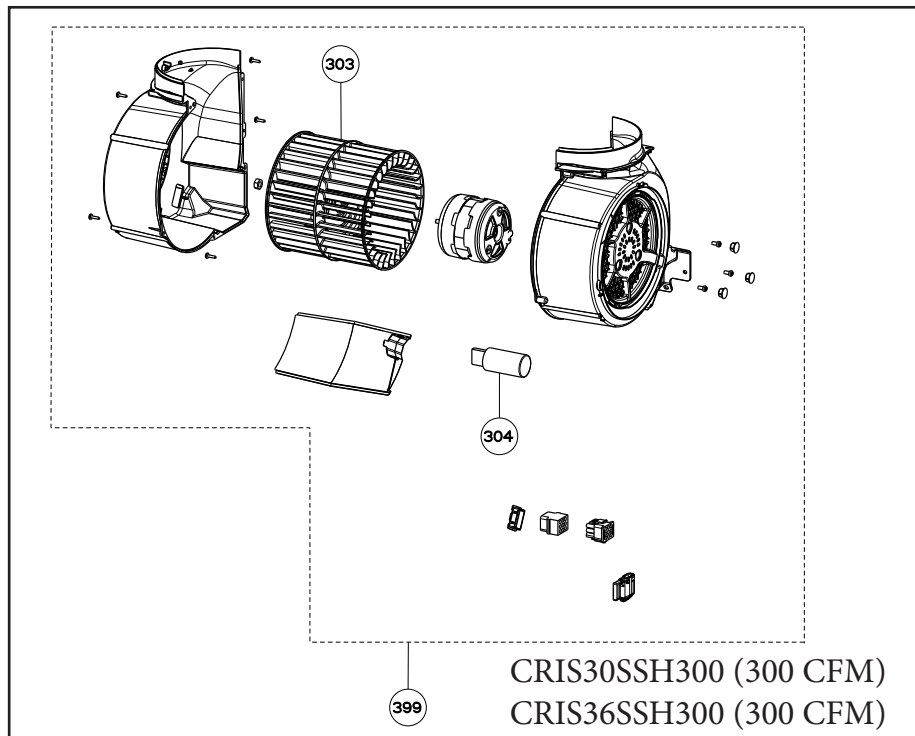

## body components

	Model Number	CRIS30SSH	CRIS36SSH	CRIS30SSH300	CRIS36SSH300	
Key	Description	30	36	30	36	Qty Req.
6	Vent Grate	133.0016.964	133.0016.964	133.0016.964	133.0016.964	1
7	Damper	133.0055.994	133.0055.994	133.0055.994	133.0055.994	1
9	Hinge Clips Kit (2 in kit)	133.0078.993	133.0078.993	133.0078.993	133.0078.993	1
10	Limit Switch Kit	133.0073.613	133.0073.613	133.0073.613	133.0073.613	1
13	Halogen Lamp Kit	133.0052.793	133.0052.793	133.0052.793	133.0052.793	2
13	Halogen Lamp (bulb only)	133.0000.001	133.0000.001	133.0000.001	133.0000.001	2
17	Slide Guide	133.0068.113	133.0068.113	133.0068.113	133.0068.113	1
20	Transformer	133.0174.154	133.0174.154	133.0174.154	133.0174.154	1
27	Front Grease Filters	133.0073.620	133.0073.623	133.0073.620	133.0073.623	2
28	Rear Grease Filters	133.0073.621	133.0073.624	133.0073.621	133.0073.624	2
32	Stainless Front Trim	133.0335.893	133.0335.895	133.0335.893	133.0335.895	1
33	Plastic filler strips	133.0373.432	133.0434.595	133.0373.432	133.0434.595	1

CRISTAL SS 30 / 36

control components

199

	Model Number	CRIS30SSH	CRIS36SSH	CRIS30SSH300	CRIS36SSH300	
Key	Description	30	36	30	36	Qty Req.
199	Control Board Kit	133.0336.159	133.0336.159	133.0336.159	133.0336.159	1

**CRISTAL SS 30 / 36**  
motor components

	Model Number	CRIS30SSH	CRIS36SSH	CRIS30SSH300	CRIS36SSH300	
Key	Description	30	36	30	36	Qty Req.
302	Impeller	133.0052.799	133.0052.799			1
305	Rubber Motor Mount	133.0051.604	133.0051.604			1
312	Capacitor (25MF 250V)	133.0060.648	133.0060.648			1
399	Motor Kit	133.0052.798	133.0052.798			1
303	Impeller			133.0178.632	133.0178.632	1
304	Capacitor (14MF 240V)			133.0071.827	133.0071.827	1
399	Motor Kit			133.0178.492	133.0178.492	1