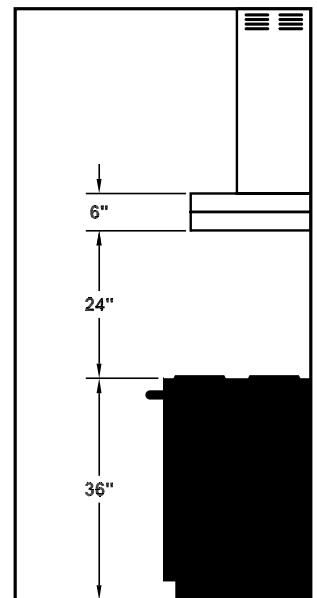

ARS-12 FILTER KIT
AND OPTIONAL
DUCT COVER

Connection Diagram

Wall Side

(Top View)

(Front View)

Recommended Mounting Height*

*Recommended mounting height is for optimum performance.

Electrical/Mechanical Specifications For Blower Units