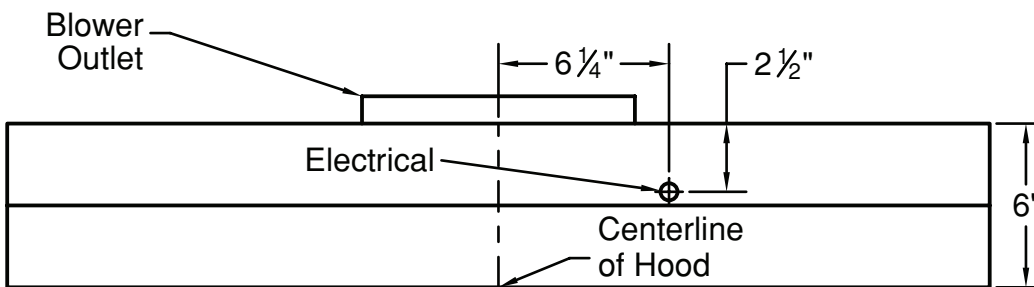

(Front View)