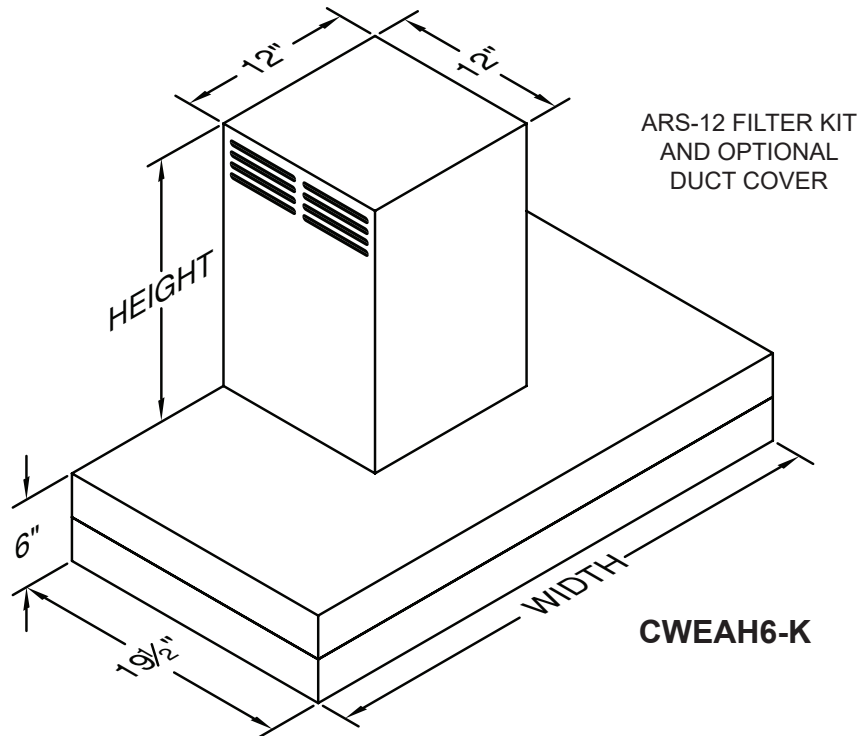

VentA Hood® DUCT-FREE WALL MOUNT RANGE HOOD SPECIFICATIONS

CWEAH6-K Equipped with halogen lighting. Not available with heat lamps. Shown with ARS-12 kit and duct cover (sold separately). Optional duct covers available in standard sizes for 7', 8' and 9' ceilings.

ARS-12 FILTER KIT
AND OPTIONAL
DUCT COVER

Connection Diagram

Wall Side

(Top View)

(Front View)

Recommended Mounting Height*

*Recommended mounting height is for optimum performance.

Electrical/Mechanical Specifications For Blower Units