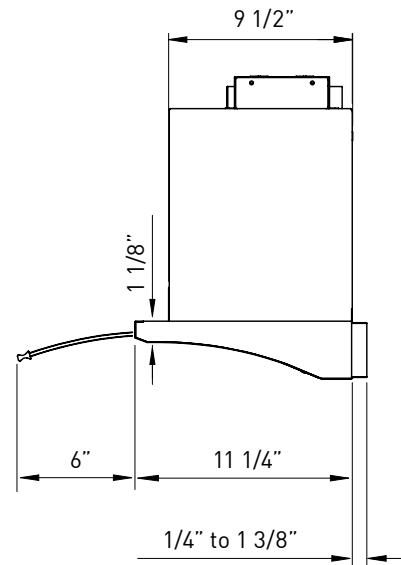

Tucked neatly beneath your bridge cabinet, Genova quietly works out of sight. With a retractable Smoke-Gray glass visor that controls the hood's 500-CFM blower and lights, the Genova's crescent-like body delivers stunning design

and quality performance. Available with an optional wireless remote.

SIDE