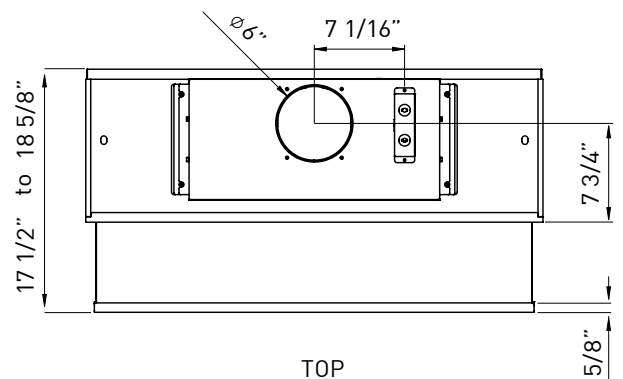

Tucked neatly beneath your bridge cabinet, Genova quietly works out of sight. With a retractable Smoke-Gray glass visor that controls the hood's 500-CFM blower and lights, the Genova's crescent-like body delivers stunning design

and quality performance. Available with an optional wireless remote.

TOP