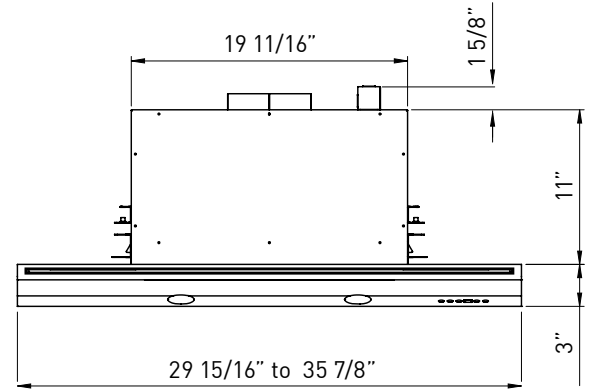

Tucked neatly beneath your bridge cabinet, Genova quietly works out of sight. With a retractable Smoke-Gray glass visor that controls the hood's 500-CFM blower and lights, the Genova's crescent-like body delivers stunning design

and quality performance. Available with an optional wireless remote.

FRONT