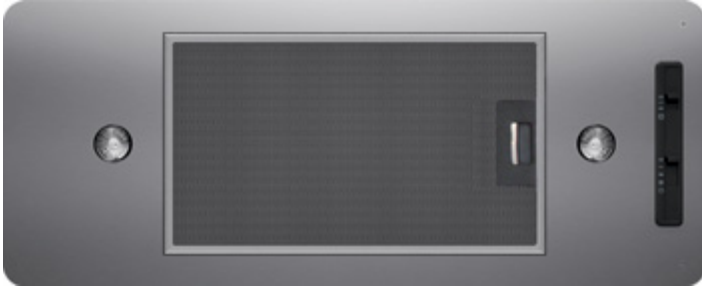

The 3-speed Twister with halogen lighting hides the ventilation you need beneath your custom, built-in canopy. An optional liner extends and beautifies the hood and protects your cabinetry.

MODEL

Stainless Steel AK8000BS

Size

27" (27-9/16")

Blower CFM (Min. - Max.)

210 - 400

Sones (Min. - Max.)

2 - 5

FEATURES**Controls**

Mechanical Slide

Speed Levels

3

Lighting

Halogen, 35W x2

Dual-Level Lighting

Yes

Filters

Aluminum Mesh x1