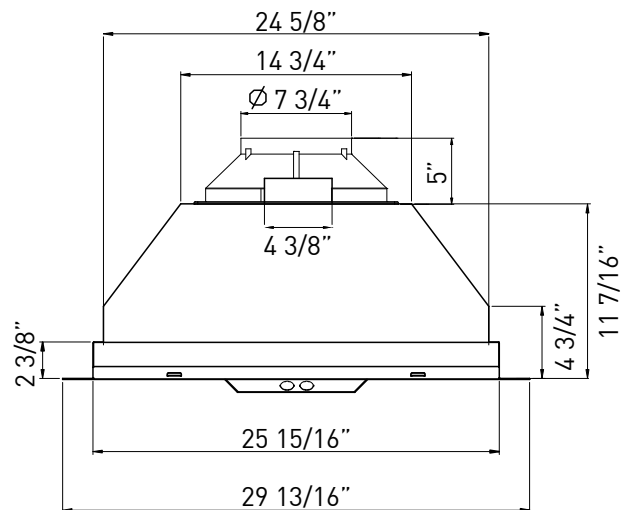

42", 48", 54" and 60" widths. Select either 304-grade stainless steel or galvanized steel with gray powder-coat protection.

Shown with optional Stainless Steel Liner

TOP

SIDE

FRONT

MODEL

Stainless Steel	AK8800AS
Gray Powder Coated	AK8800AG

Size	29"
Net Width	29-13/16"
Blower CFM (Min. - Max.)	500 - 1,000
Sones (Min. - Max.)	3.5 - 8

FEATURES

Controls	Rocker Switch
Speed Levels	2
Lighting	Halogen, 35W x2
Dual-Level Lighting	No
Filters	Pro Baffle x2
Recirculating Option	No
High Quality Stainless Steel	304S (AK8800AS)

DUCT SPECIFICATIONS

Vertical Internal Blower	8" Round
Horizontal Internal Blower	NA
AC POWER	120V, 60Hz at Max. 6A

OPTIONAL ACCESSORIES

36" SS Liner, 20-1/2" - 23-1/2"	AK0886AS
36" SS Liner, 26-1/2" - 29-1/2"	AK0886BS
42" SS Liner, 20-1/2" - 23-1/2"	AK0882AS
42" SS Liner, 26-1/2" - 29-1/2"	AK0882BS
48" SS Liner, 20-1/2" - 23-1/2"	AK0888AS
48" SS Liner, 26-1/2" - 29-1/2"	AK0888BS
54" SS Liner, 20-1/2" - 23-1/2"	AK0884AS
54" SS Liner, 26-1/2" - 29-1/2"	AK0884BS
60" SS Liner, 20-1/2" - 23-1/2"	AK0880AS
60" SS Liner, 26-1/2" - 29-1/2"	AK0880BS
Bloom™ GU10 LED	Z0B0040