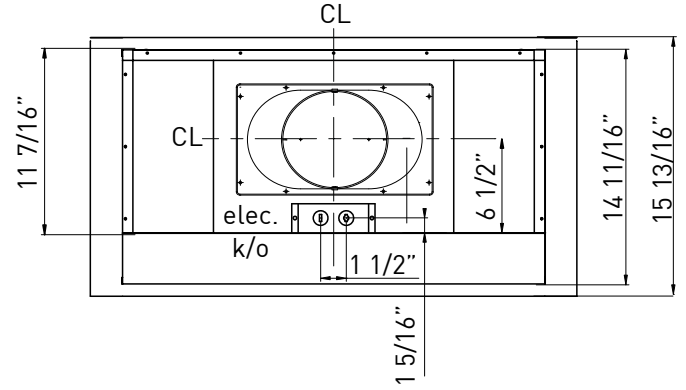

42", 48", 54" and 60" widths. Select either 304-grade stainless steel or galvanized steel with gray powder-coat protection.

Shown with optional Stainless Steel Liner

TOP

SIDE

FRONT

MODEL

Stainless Steel	AK8800AS
Gray Powder Coated	AK8800AG

Size	29"
Net Width	29-13/16"
Blower CFM (Min. - Max.)	500 - 1,000
Sones (Min. - Max.)	3.5 - 8

FEATURES

Controls	Rocker Switch
Speed Levels	2
Lighting	Halogen, 35W x2
Dual-Level Lighting	No
Filters	Pro Baffle x2
Recirculating Option	No
High Quality Stainless Steel	304S (AK8800AS)