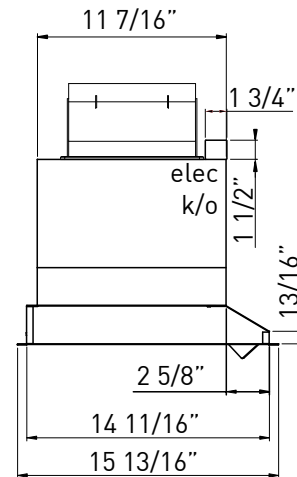

42", 48", 54" and 60" widths. Select either 304-grade stainless steel or galvanized steel with gray powder-coat protection.

Shown with optional Stainless Steel Liner

TOP

SIDE

FRONT

MODEL

Stainless Steel	AK8800AS
Gray Powder Coated	AK8800AG

Size	29"
Net Width	29-13/16"
Blower CFM (Min. - Max.)	500 - 1,000
Sones (Min. - Max.)	3.5 - 8

FEATURES

Controls	Rocker Switch
Speed Levels	2
Lighting	Halogen, 35W x2
Dual-Level Lighting	No
Filters	Pro Baffle x2
Recirculating Option	No
High Quality Stainless Steel	304S (AK8800AS)

DUCT SPECIFICATIONS

Vertical Internal Blower	8" Round
Horizontal Internal Blower	NA
AC POWER	120V, 60Hz at Max. 6A

OPTIONAL ACCESSORIES

36" SS Liner, 20-1/2" - 23-1/2"	AK0886AS
36" SS Liner, 26-1/2" - 29-1/2"	AK0886BS
42" SS Liner, 20-1/2" - 23-1/2"	AK0882AS
42" SS Liner, 26-1/2" - 29-1/2"	AK0882BS
48" SS Liner, 20-1/2" - 23-1/2"	AK0888AS
48" SS Liner, 26-1/2" - 29-1/2"	AK0888BS
54" SS Liner, 20-1/2" - 23-1/2"	AK0884AS
54" SS Liner, 26-1/2" - 29-1/2"	AK0884BS
60" SS Liner, 20-1/2" - 23-1/2"	AK0880AS
60" SS Liner, 26-1/2" - 29-1/2"	AK0880BS
Bloom™ GU10 LED	Z0B0040